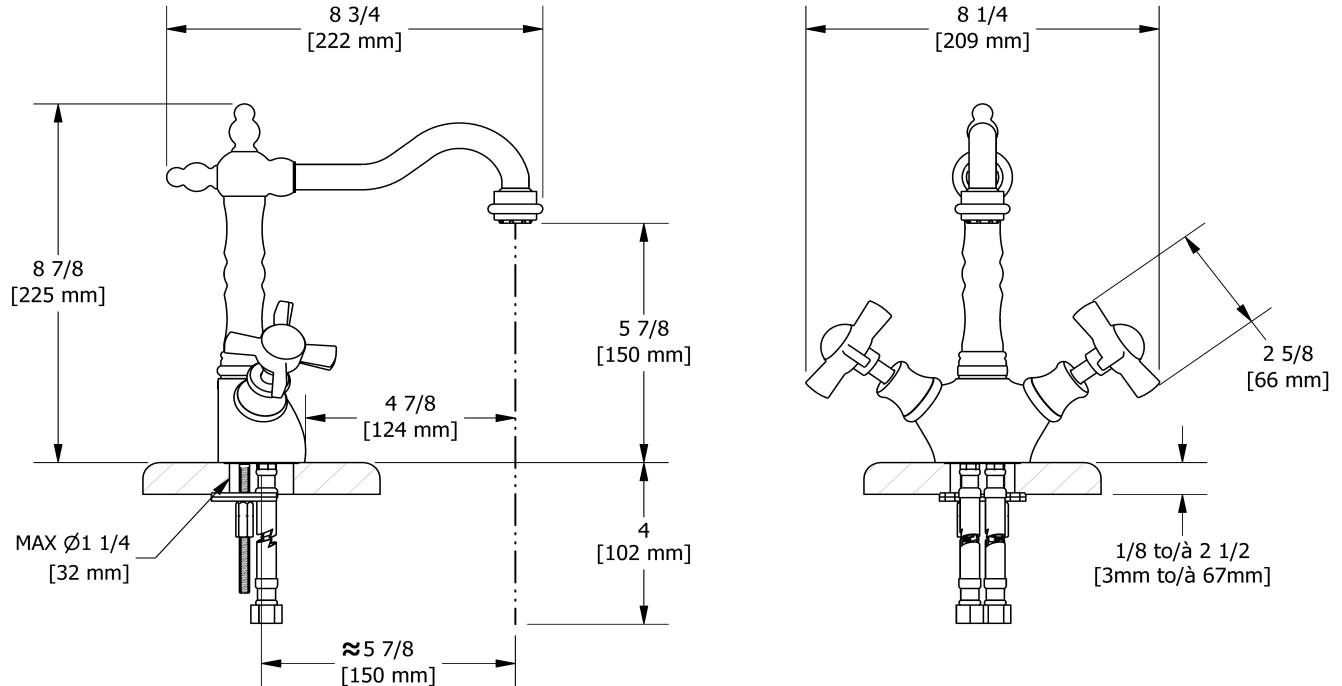

Certifications

- CSA B125.1
- NSF/ANSI standard 61 and 372
- ASME A112.18.1
- CMR248 Approval
- ADA