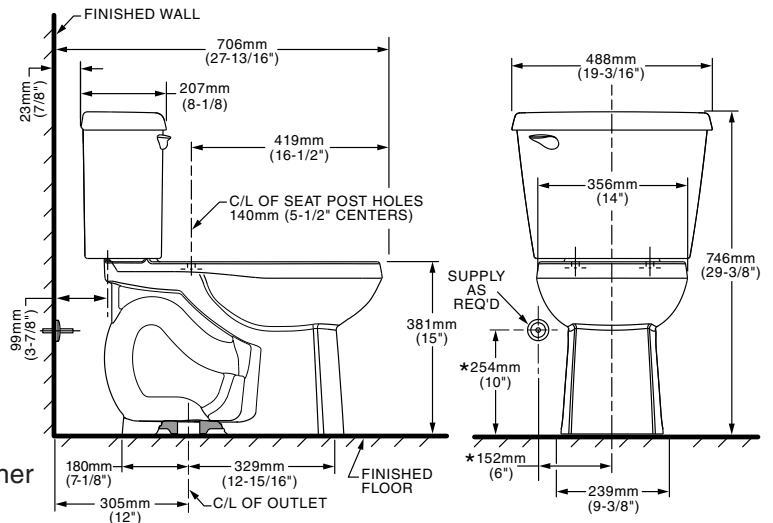

Nominal Dimensions:

706 x 488 x 746mm
(27-13/16" x 19-3/16" x 29-3/8")

Fixture only, seat and supply sold separately