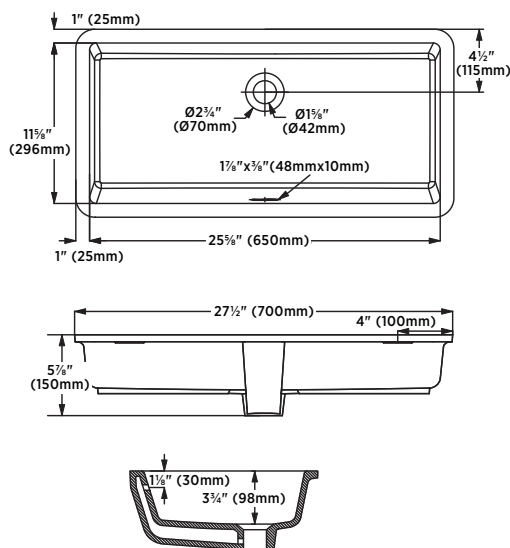

Note: * Starred measurements comply with ADA and OBC barrier free accessibility requirements.

95970 CHEDWORTH WAY, UNIT B, MISSISSAUGA ONTARIO, CANADA L5R 4G5 AVENUECANADA.CA

REVISED 08/21
avenue