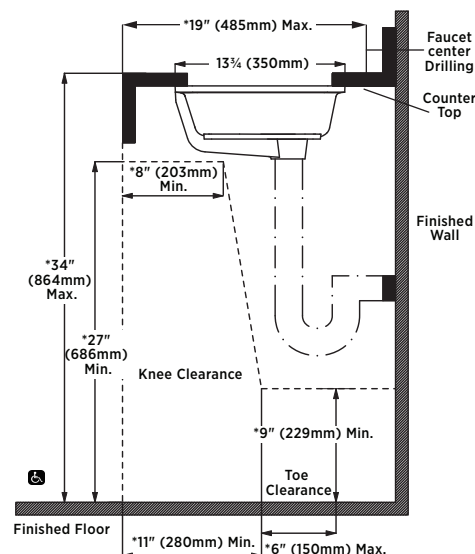

Note: * Starred measurements comply with ADA and OBC barrier free accessibility requirements.

95970 CHEDWORTH WAY, UNIT B, MISSISSAUGA ONTARIO, CANADA L5R 4G5 AVENUECANADA.CA

REVISED 08/21
avenue