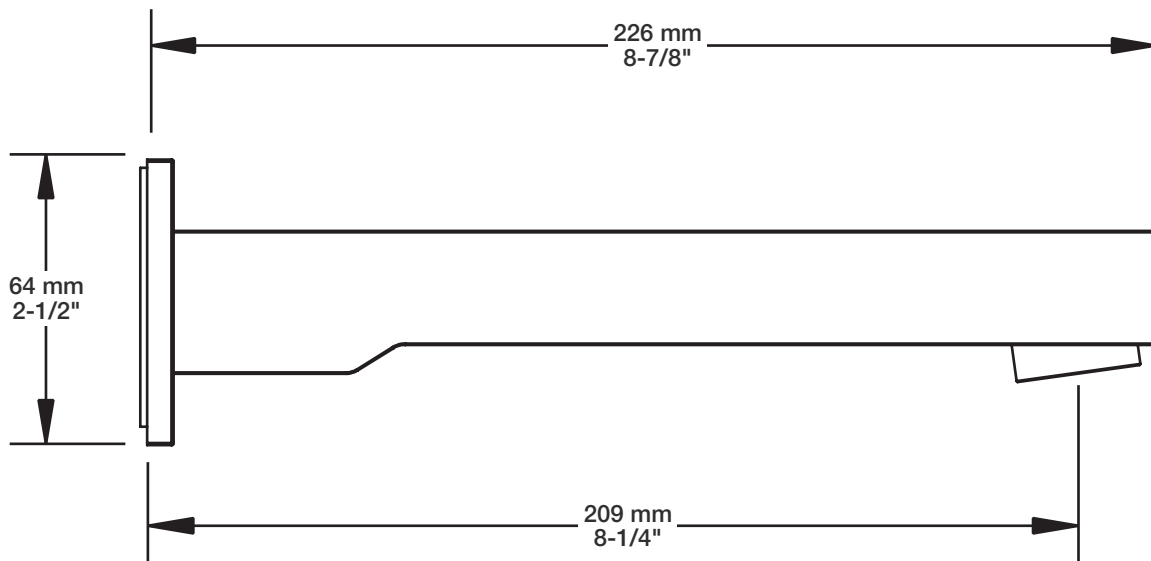

BARiL

Fiche Technique / Spec Sheet

BEC-0520-39-xx

STYLE × FONCTION

Description

- Bec de bain moderne carré sans inverseur
- Installation "slip-on"
- Square modern tub spout without diverter
- "Slip-on" installation

Finis disponibles / Available finishes

- CC: Chrome / *Chrome*
- NN: Nickel brossé / *Brushed Nickel*
- KK: Noir mat / *Matte Black*
- **: Fini spécial / *Special finish*
- GG: Or / *Gold*

Perçage pour l'installation
Hole size for installation

Min: Ø 20mm (3/4")
Max: Ø 35mm (1-3/8")