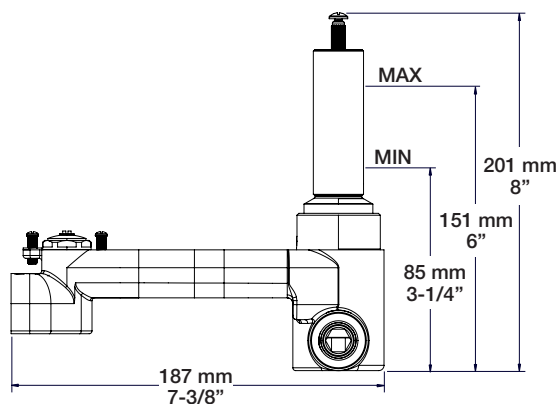

Débit / Flow rate

- 34 l/min - 60 psi
- 9 gpm - 60 psi

*[L= laiton satiné / satin brass, T= bronze vénitien / venitian bronze, V= cuivre satiné / satin copper, Y= nickel poli / polished nickel]

Inclus / Included