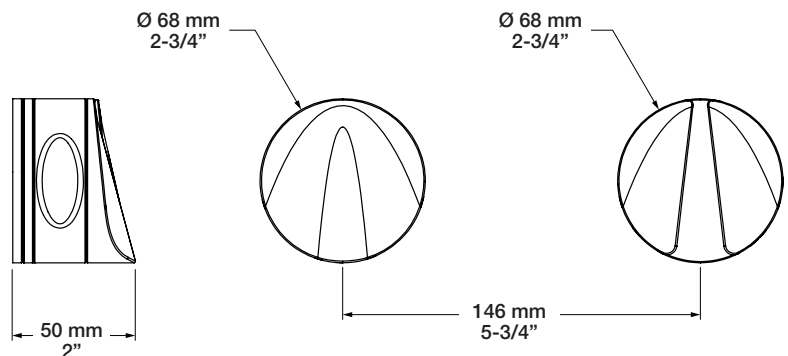

T47-9453-00-xx