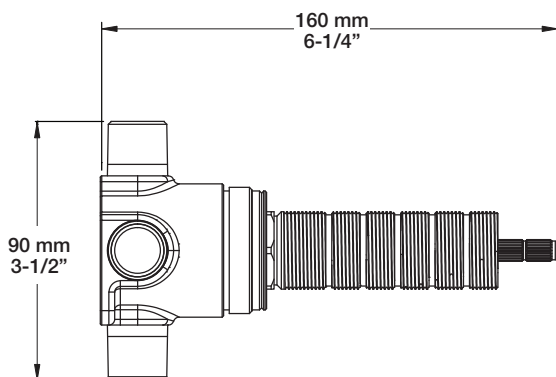

Inclus / Included

RVA-9562-00-NS-B