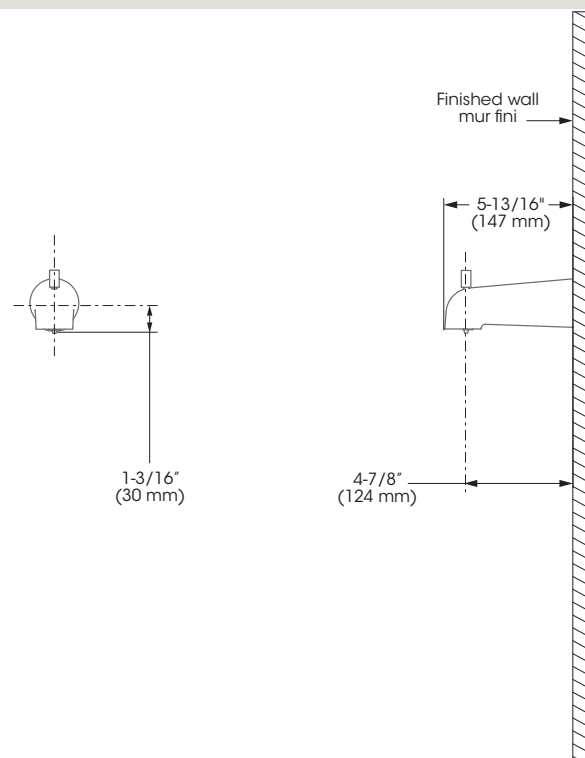

Style: **ACCESS**

Bathtub spout – Bec de bain

Spout with diverter

FINISH	Polished chrome
SPOUT DIMENSIONS	5-3/4"
COMPOSITION	Zinc
CONNECTIONS	Slip On

Bec avec inverseur

FINI	Chrome poli
DIMENSIONS BEC	5-3/4 po
COMPOSITION	Zinc
CONNEXIONS	Slip On