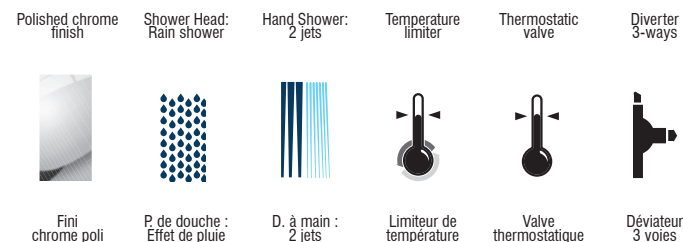

IN SHORT // EN BREF

Features

- Trim compatible with 98TSR3 and 98TSR3PEX rough-ins
- Adjustable temperature limiting device
- 38°C temperature indicator on trim plate
- Temperature adjustable between 34° to 43°C
- 6 positions (OFF, A, A-B, B, B-C, C) indicator on the cover plate
- Automatic flow shut off when cold water supply is interrupted
- Separate flow and temperature control handles
- **Sliding Bar:**
 - Drilling required installation
 - 31 3/16" overall assembled sliding bar kit
- **Hand Shower:**
 - type of jets: Spray
 - type of jets: Steam
 - Easy-to-clean soft nozzles
 - 69" matte black PVC hose
 - Maximum flow of 6.8 L/min (1.8 gpm) at 80 psi (**ecologia**)
- **Shower Head:**
 - Swivel
 - Oversized
 - type of jets: Rain shower
 - Easy-to-clean soft nozzles
 - Maximum flow of 6.8 L/min (1.8 gpm) at 80 psi (**ecologia**)
 - 69" chromed metal flexible hose
- **Shower Arm:**
 - 18" shower arm
- Solid brass wall supply elbow with adjustable flange
- **Bathtub spout:**
 - Slip-on bathtub spout
- **Finish**
 - Polished chrome