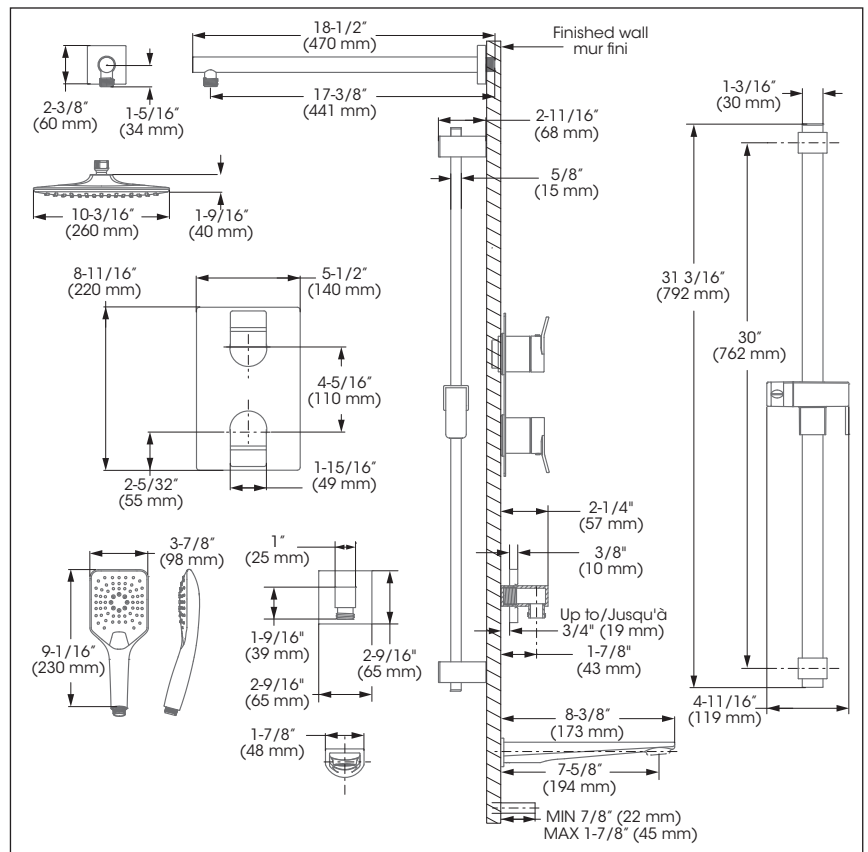

Kit: Shower Faucet - Trim for Thermostatic 3-way diverter valve
Kit : Robinet pour douche - Garniture pour valve thermostatique, déviateur 3 voies

Replacement parts are available on order through customer service: 1 800 361-5960

Les pièces de remplacement sont disponibles sur commande par le biais du service à la clientèle : 1 800 361-5960

This product is covered by a limited lifetime warranty. Consult our website for complete details.

Ce produit est couvert par une garantie à vie limitée. Consultez notre site internet pour tous les détails.

belangerH2O.com

SPECKIT-VOL-160TS3TCP_v201006

©2020 Tubular Industries of Canada ULC ("Belanger"). All Rights Reserved. This information is based on data believed to be reliable but Belanger makes no warranties, express or implied, as to its accuracy and assumes no liability arising out of its use. The data listed falls within the normal range of product properties but should not be used to establish specification limits or used alone as the basis of design. Belanger's liability to purchasers is expressly limited to the terms and conditions of sale. Tubular Industries of Canada ULC is part of the Oatey family of companies. A list of Belanger trademarks can be found on Oatey.com.

©2020 Industries de Conduits Tubulaires du Canada Ltée ("Belanger"). Tous droits réservés. Cette information est fondée sur des données considérées comme fiables, mais Belanger n'offre aucune garantie expresse ou implicite quant à son exactitude et décline toute responsabilité découlant de son utilisation. Les données énumérées entrent dans la plage normale des propriétés du produit, mais ne devraient pas être utilisées afin d'établir des limites de spécification ou utilisées comme unique directive de conception. L'obligation de Belanger envers les acheteurs est expressément limitée aux modalités de vente. Tubular Industries of Canada ULC fait partie de la famille d'entreprises d'Oatey. Une liste des marques Belanger est disponible sur le site web Oatey.com.