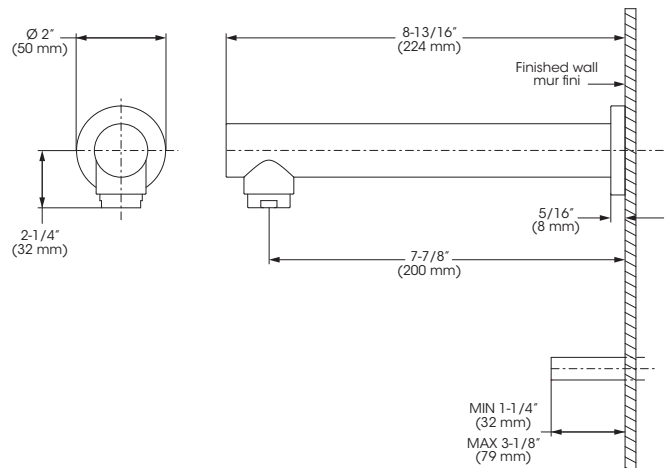

Style: ACCESS

Spout without diverter

FINISH	Polished chrome
SPOUT DIMENSIONS	7-7/8"
COMPOSITION	Brass
CONNECTIONS	1/2" slip-on

Bec sans inverseur

FINI	Chrome poli
DIMENSIONS BEC	7-7/8po
COMPOSITION	Laiton
CONNEXIONS	1/2 po slip-on

This product is covered by a limited lifetime warranty.
The matte black finish is covered by a 5 year warranty.
For complete details visit: belangerH2O.com

Ce produit est couvert par une garantie à vie limitée.
Le fini noir mat est couvert par une garantie de 5 ans.
Pour tous les détails consultez : belangerH2O.com

No	Description		Part Pièce
1	Aerator kit	Ensemble d'aérateur	FCAERA053
2	O-ring (15mm x 2.5mm)	Joint torique (15mm x 2.5mm)	FCORA1033
3	Spout screw	Vis du bec	923001

This product is covered by a limited lifetime warranty.
Consult our website for complete details.

Ce produit est couvert par une garantie à vie limitée.
Consultez notre site internet pour tous les détails.

Bélanger follows cUPC certification standards
for shower components.

Bélanger respecte les normes de certification cUPC
pour ses composantes de douche.