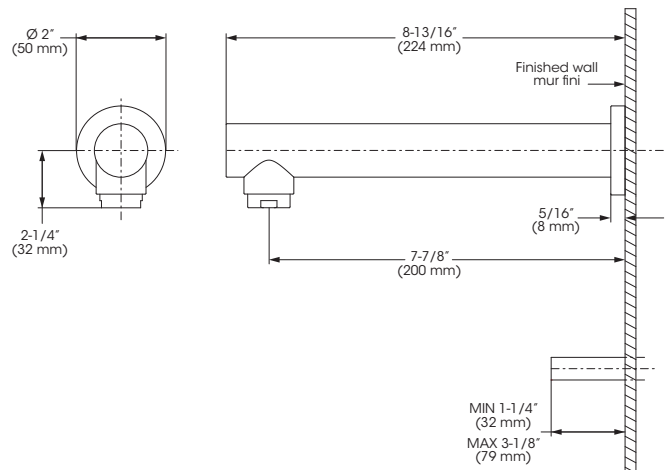

**Spout without diverter**

<b>FINISH</b>	Matte black
<b>SPOUT DIMENSIONS</b>	7-7/8"
<b>COMPOSITION</b>	Brass
<b>CONNECTIONS</b>	1/2" slip-on

**Bec sans inverseur**

<b>FINI</b>	Noir mat
<b>DIMENSIONS BEC</b>	7-7/8po
<b>COMPOSITION</b>	Laiton
<b>CONNEXIONS</b>	1/2 po slip-on

No	Description		Part Pièce
1	Aerator kit	Ensemble d'aérateur	<b>FCAERA053MB</b>
2	O-ring (15mm x 2.5mm)	Joint torique (15mm x 2.5mm)	<b>FCORA1033</b>
3	Spout screw	Vis du bec	<b>923001</b>

This product is covered by a limited lifetime warranty. The matte black finish is covered by a 5 year warranty. For complete details visit: [belangerH2O.com](http://belangerH2O.com)