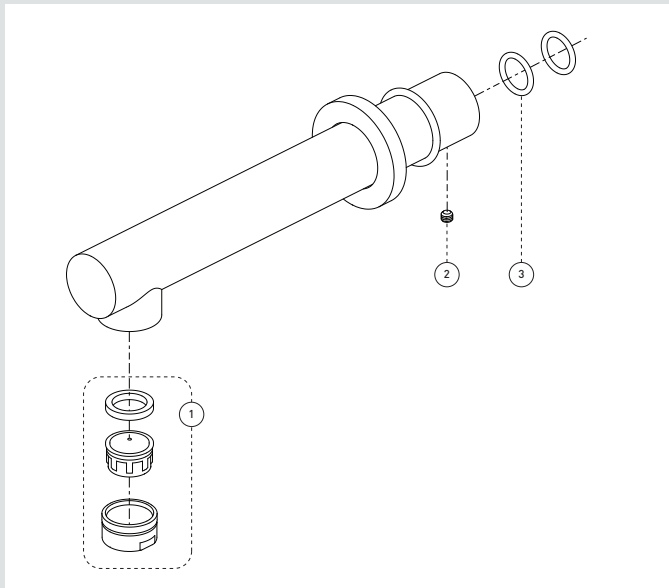

**Spout without diverter**

<b>FINISH</b>	Matte black
<b>SPOUT DIMENSIONS</b>	7-7/8"
<b>COMPOSITION</b>	Brass
<b>CONNECTIONS</b>	1/2" slip-on

**Bec sans inverseur**

<b>FINI</b>	Noir mat
<b>DIMENSIONS BEC</b>	7-7/8po
<b>COMPOSITION</b>	Laiton
<b>CONNEXIONS</b>	1/2 po slip-on

No	Description		Part Pièce
1	Aerator kit	Ensemble d'aérateur	<b>FCAERA053MB</b>
2	O-ring (15mm x 2.5mm)	Joint torique (15mm x 2.5mm)	<b>FCORA1033</b>
3	Spout screw	Vis du bec	<b>923001</b>

This product is covered by a limited lifetime warranty. The matte black finish is covered by a 5 year warranty. For complete details visit: [belangerH2O.com](http://belangerH2O.com)