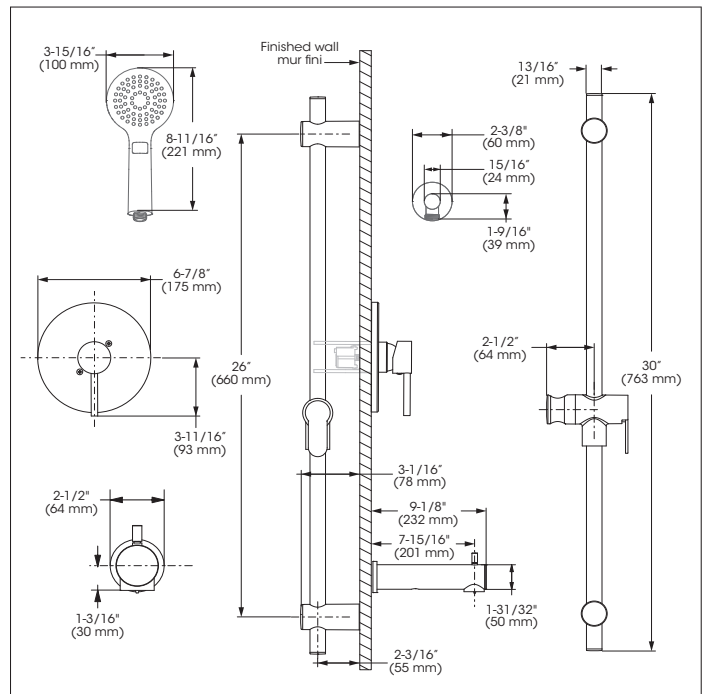

KIT: Shower Faucet - Trim for pressure balanced valve with volume control (T/P)
KIT : Robinet pour douche - Garniture pour valve à pression équilibrée, avec contrôle de volume (T/P)

Replacement parts are available on order through customer service: 1 800 361-5960

Features

- Trim compatible with 90TPVSR rough-ins Series
- Flow control
- Pressure balance built into the thermostatic cartridge
- Adjustable temperature limiting device
- Temperature adjustable between 34° to 43°C
- Temperature factory calibrated and limited to 43°C
- Automatic flow shut off when cold water supply is interrupted
- Sliding Bar:
 - Drilling required installation
 - 31 3/16" overall assembled sliding bar kit
- Hand Shower:
 - Push button diverters
 - type of jets: Spray
 - type of jets: Massage
 - Easy-to-clean soft nozzles
 - 69" chromed metal flexible hose
 - Maximum flow of 6.8 L/min (1.8 gpm) at 80 psi (**ecologia**)
- Adjustable angle hand shower holder
- Solid brass wall supply elbow with adjustable flange
- Bathtub spout:
 - Slip-on bathtub spout with built-in diverter