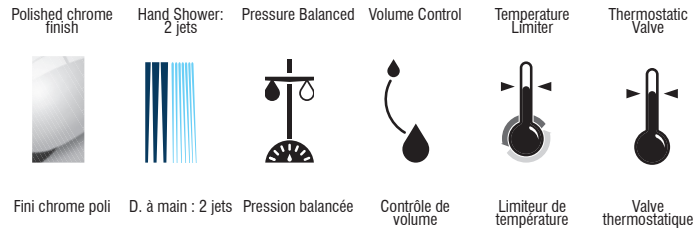

KIT: Shower Faucet - Trim for pressure balanced valve with volume control (T/P)
KIT : Robinet pour douche - Garniture pour valve à pression équilibrée, avec contrôle de volume (T/P)

IN SHORT // EN BREF

Features

- Trim compatible with 90TPVSR rough-ins Series
- Flow control
- Pressure balance built into the thermostatic cartridge
- Adjustable temperature limiting device
- Temperature adjustable between 34° to 43°C
- Temperature factory calibrated and limited to 43°C
- Automatic flow shut off when cold water supply is interrupted
- Sliding Bar:
 - Drilling required installation
 - 31 3/16" overall assembled sliding bar kit
- Hand Shower:
 - Push button diverters
 - type of jets: Spray
 - type of jets: Massage
 - Easy-to-clean soft nozzles
 - 69" chromed metal flexible hose
 - Maximum flow of 6.8 L/min (1.8 gpm) at 80 psi (**ecologia**)
- Adjustable angle hand shower holder
- Solid brass wall supply elbow with adjustable flange
- Bathtub spout:
 - Slip-on bathtub spout with built-in diverter