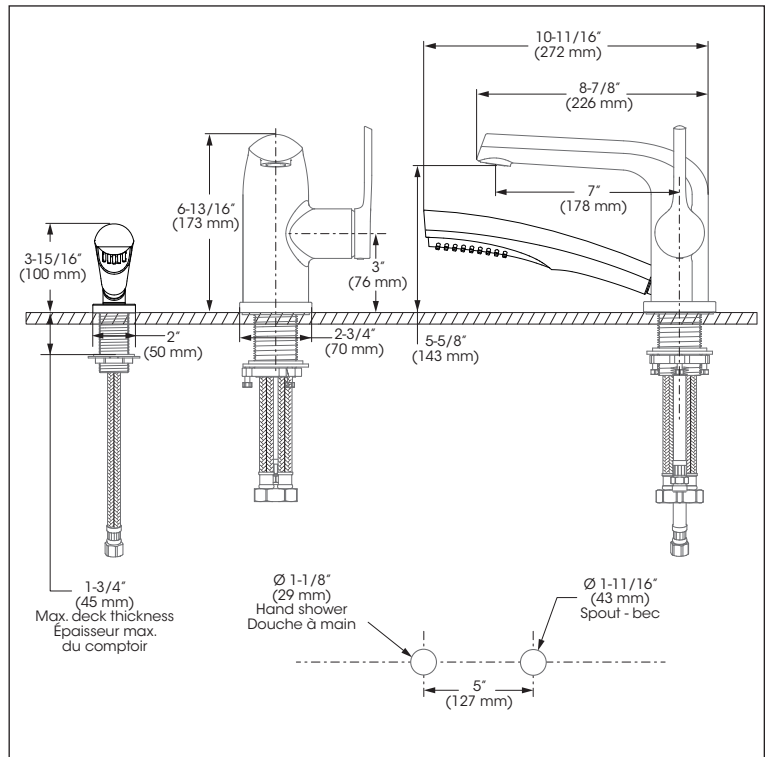

Bathtub Faucet - Complete Model for Roman Bathtub with Pressure Balance  
 Robinet pour baignoire - Modèle complet pour baignoire romaine avec pression équilibrée

### Features

- 5" to 8" c/c widespread installation
- Optional shorter lever handle (FCKTS2135 sold separately)
- Pressure balance cartridge / diverter
- Automatic flow shut off when cold water supply is interrupted
- Temperature limiting device

### Bathtub spout:

- Maximum flow of 21.8 L/min (5,8 gpm) at 60 psi

### Hand shower:

- 1 type of jet
- Easy-to-clean soft nozzles
- 59" chromed metal flexible hose
- Maximum flow of 6.8 L/min (1.8 gpm) at 80 psi (**ecologia**)
- Brass body
- 1/2" IPS connections with flexible stainless steel braided connectors