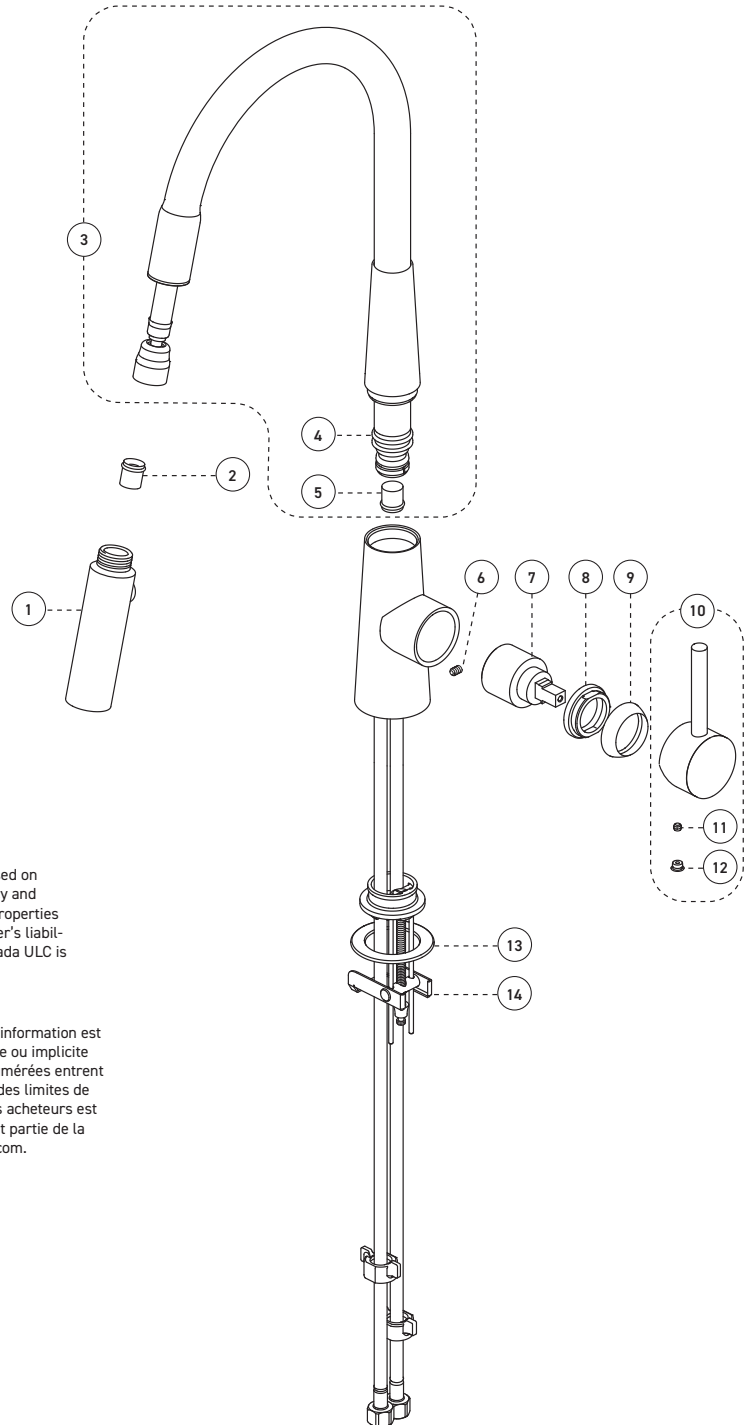

Kitchen Sink Faucet with Pull-Out Spout
Robinet pour évier de cuisine avec bec amovible

Features

- Single hole installation
- **Top mounting installation mechanism (XpressINSTALL™)**
- Integrated check valve
- Forward rotation of lever handle
- Optional cover plate (FCKTS3059SS sold separately)
- Swivel pull-down spout with push-button diverter (stream and spray jets)
- **Weighless self-retracting mechanism (Zero-Weight™)**
- **Automatic self retracting handspray when handle is set to closed (AutoRETRAC™)**
- Maximum flow of 6.8 L/min (1.8 gpm) at 60 psi (**ecologia**)
- Solid stainless steel body
- Low-lead (less than 0.25%)
- 3/8" (9/16-24 UNEF) connections with flexible nylon braided connectors

No	Description		Part Pièce
1	Hand spray	Douchette	FCSPS5034SS
2	Check valve Ø15	Soupape anti-retour Ø15	FCVAL2003
3	Spout kit	Ensemble de bec	FCKTS1026SS
4	O-ring	Joint torique	FCORA1046
5	Check valve Ø14	Soupape anti-retour Ø14	FCVAL2005
6	Spout screw (M5 x 8mm)	Vis du bec (M5 x 8mm)	FCSCR2007
7	Ceramic cartridge (35 mm)	Cartouche céramique (35 mm)	FC9M6
8	Retainer nut	Écrou de retenue	FCNUTC019
9	Trim Cap	Garniture d'écrou	FCDEC7110SS
10	Handle kit	Ensemble de poignée	FCKTS2149SS
11	Allen Screw	Vis Allen	923001
12	Index	Index	FCHDL40412
13	Washers	Rondelles	FCKTS7004
14	Anchoring	Ancrage	N/A