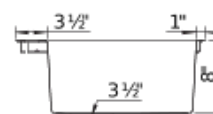

QUATRUS R15 DROP IN SUPER SINGLE

Stainless steel brushed finish

Sink Specifications

Colour	SKU
brushed finish	402612

Design and planning tips

- Min cabinet size: 33 in (840 mm)

Specifications:

Sink template, Mounting clips, Installation instructions, 3 1/2" (90 mm) stainless steel strainers

Depending on cabinet construction, a different cabinet size may be required. Consult the cabinet manufacturer.

Codes/Standards: ASME A112.19.3-2017/ CSA B45.4-17

Warranty

Limited lifetime warranty on all sinks and faucets. One-year warranty on all accessories and soap dispensers.

Code/Standards Compliance

BLANCO sinks and faucets are third-party tested and certified to CSA, cUPC, ANSI/ASME, IAPMO and NSF standards and listed by applicable certification bodies. For more information on individual product listings, contact our office or listing organization.

Need support? Learn more by watching our sink & faucet How-to videos:

<https://www.blanco.com/ca-en/support/how-to-videos/how-to-videos-for-sinks/>

BLANCO Canada Inc
100 Corporation Drive
Brampton ON L6S 6B5

Tel & Fax
Tel: 905-494-2400 Toll free: 1-877-425-2626
Fax: 905-494-2425 Toll free: 1-877-825-2626

While BLANCO strives to provide accurate information, all images and dimensions in this document are intended for reference only and are subject to change at any time without notice. This document is not intended for use as an installation guide. For technical installation details, refer to installation instructions provided with the product. BLANCO assumes no responsibility for the use of superseded or voided specifications.