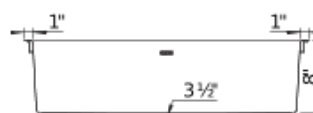

QUATRUS R15 DROP IN SUPER SINGLE

Stainless steel brushed finish

Sink Specifications

Colour	SKU
brushed finish	402612

Design and planning tips

- Min cabinet size: 33 in (840 mm)

Specifications:

Sink template, Mounting clips, Installation instructions, 3 1/2" (90 mm) stainless steel strainers

Depending on cabinet construction, a different cabinet size may be required. Consult the cabinet manufacturer.

Codes/Standards: ASME A112.19.3-2017/ CSA B45.4-17

Warranty

Limited lifetime warranty on all sinks and faucets. One-year warranty on all accessories and soap dispensers.

Code/Standards Compliance

BLANCO sinks and faucets are third-party tested and certified to CSA, cUPC, ANSI/ASME, IAPMO and NSF standards and listed by applicable certification bodies. For more information on individual product listings, contact our office or listing organization.

Need support? Learn more by watching our sink & faucet How-to videos:

<https://www.blanco.com/ca-en/support/how-to-videos/how-to-videos-for-sinks/>

BLANCO Canada Inc
100 Corporation Drive
Brampton ON L6S 6B5

Tel & Fax
Tel: 905-494-2400 Toll free: 1-877-425-2626
Fax: 905-494-2425 Toll free: 1-877-825-2626

While BLANCO strives to provide accurate information, all images and dimensions in this document are intended for reference only and are subject to change at any time without notice. This document is not intended for use as an installation guide. For technical installation details, refer to installation instructions provided with the product. BLANCO assumes no responsibility for the use of superseded or voided specifications.