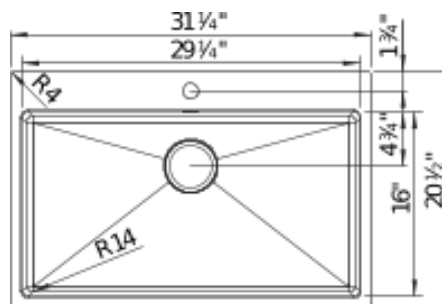

QUATRUS R15 DROP IN SUPER SINGLE

Stainless steel brushed finish

Sink Specifications

Colour	SKU
brushed finish	402612

Design and planning tips

- Min cabinet size: 33 in (840 mm)

Specifications:

Sink template, Mounting clips, Installation instructions, 3 1/2" (90 mm) stainless steel strainers

Depending on cabinet construction, a different cabinet size may be required. Consult the cabinet manufacturer.

Codes/Standards: ASME A112.19.3-2017/ CSA B45.4-17

Warranty

Limited lifetime warranty on all sinks and faucets. One-year warranty on all accessories and soap dispensers.

Code/Standards Compliance

BLANCO sinks and faucets are third-party tested and certified to CSA, cUPC, ANSI/ASME, IAPMO and NSF standards and listed by applicable certification bodies. For more information on individual product listings, contact our office or listing organization.

Need support? Learn more by watching our sink & faucet How-to videos:

<https://www.blanco.com/ca-en/support/how-to-videos/how-to-videos-for-sinks/>

BLANCO Canada Inc
100 Corporation Drive
Brampton ON L6S 6B5

Tel & Fax
Tel: 905-494-2400 Toll free: 1-877-425-2626
Fax: 905-494-2425 Toll free: 1-877-825-2626

While BLANCO strives to provide accurate information, all images and dimensions in this document are intended for reference only and are subject to change at any time without notice. This document is not intended for use as an installation guide. For technical installation details, refer to installation instructions provided with the product. BLANCO assumes no responsibility for the use of superseded or voided specifications.