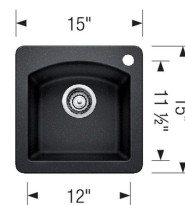

### Design and planning tips

- Min cabinet size: 18 in ( 455 mm )
- Bowl Depth: 8 in ( 205.0 mm )