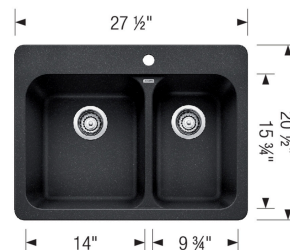

Sink Specifications

VISION 1½ SILGRANIT

Colour	SKU
Truffle	401129
Anthracite	401126
Café	401127
Cinder	401392
Biscuit	401824
Concrete Grey	402292
Black	402630

Design and planning tips

- Min cabinet size: 30 in (760 mm)
- Bowl Depth: 8 in (205.0 mm)

Specifications:

Drop-in clips, template, and installation instructions, 3½" (90 mm) stainless steel strainer(s) included, Limited Lifetime Warranty

4 additional knock-out holes for accessories.

Clips #406251 sold separately for undermount installation.