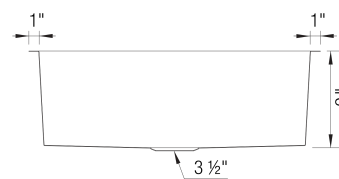

QUATRUS R0 U 28 Large Stainless steel brushed finish

Warranty

Limited lifetime warranty on all sinks and faucets. One-year warranty on all accessories and soap dispensers.

Code/Standards Compliance

BLANCO sinks and faucets are third-party tested and certified to CSA, cUPC, ANSI/ASME, IAPMO and NSF standards and listed by applicable certification bodies. For more information on individual product listings, contact our office or listing organization.

Need support? Learn more by watching our sink & faucet How-to videos:

<https://www.blanco.com/ca-en/support/how-to-videos/how-to-videos-for-sinks/>

BLANCO Canada Inc
100 Corporation Drive
Brampton ON L6S 6B5

Tel & Fax

Tel: 905-494-2400 Toll free: 1-877-425-2626

Fax: 905-494-2425 Toll free: 1-877-825-2626

While BLANCO strives to provide accurate information, all images and dimensions in this document are intended for reference only and are subject to change at any time without notice. This document is not intended for use as an installation guide. For technical installation details, refer to installation instructions provided with the product. BLANCO assumes no responsibility for the use of superseded or voided specifications.