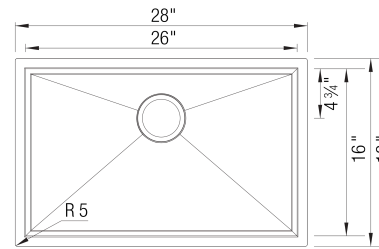

QUATRUS R0 U 28 Large Stainless steel brushed finish

Warranty

Limited lifetime warranty on all sinks and faucets. One-year warranty on all accessories and soap dispensers.

Code/Standards Compliance

BLANCO sinks and faucets are third-party tested and certified to CSA, cUPC, ANSI/ASME, IAPMO and NSF standards and listed by applicable certification bodies. For more information on individual product listings, contact our office or listing organization.

Need support? Learn more by watching our sink & faucet How-to videos:

<https://www.blanco.com/ca-en/support/how-to-videos/how-to-videos-for-sinks/>

BLANCO Canada Inc
100 Corporation Drive
Brampton ON L6S 6B5

Tel & Fax

Tel: 905-494-2400 Toll free: 1-877-425-2626

Fax: 905-494-2425 Toll free: 1-877-825-2626

While BLANCO strives to provide accurate information, all images and dimensions in this document are intended for reference only and are subject to change at any time without notice. This document is not intended for use as an installation guide. For technical installation details, refer to installation instructions provided with the product. BLANCO assumes no responsibility for the use of superseded or voided specifications.