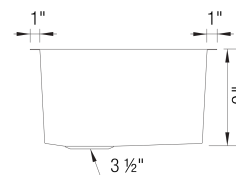

QUATRUS R0 U 28 Large Stainless steel brushed finish

Warranty

Limited lifetime warranty on all sinks and faucets. One-year warranty on all accessories and soap dispensers.

Code/Standards Compliance

BLANCO sinks and faucets are third-party tested and certified to CSA, cUPC, ANSI/ASME, IAPMO and NSF standards and listed by applicable certification bodies. For more information on individual product listings, contact our office or listing organization.

Need support? Learn more by watching our sink & faucet How-to videos:

<https://www.blanco.com/ca-en/support/how-to-videos/how-to-videos-for-sinks/>

BLANCO Canada Inc
100 Corporation Drive
Brampton ON L6S 6B5

Tel & Fax

Tel: 905-494-2400 Toll free: 1-877-425-2626

Fax: 905-494-2425 Toll free: 1-877-825-2626

While BLANCO strives to provide accurate information, all images and dimensions in this document are intended for reference only and are subject to change at any time without notice. This document is not intended for use as an installation guide. For technical installation details, refer to installation instructions provided with the product. BLANCO assumes no responsibility for the use of superseded or voided specifications.