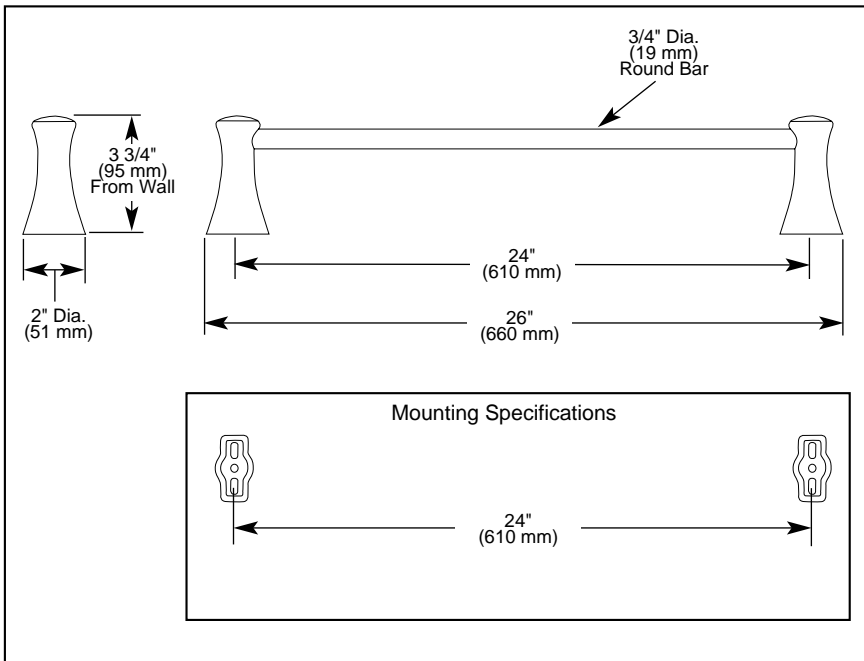

DELTA®

ACCESSORIES

- Lahara™ Bath Collection
- 24" Towel bar

STANDARD SPECIFICATIONS:

- Wood blocking is preferable behind all wall surfaces. If wood blocking is not available, the following fasteners are suggested: Tile/Masonry-Plastic or lead Anchors Plaster/drywall-Toggle bolts.
- Mounting hardware and mounting template included with product.

WARRANTY

- Lifetime Faucet and Finish Limited Warranty to the original consumer purchaser to be free from defects in material and workmanship.
- 5 Year Limited Warranty for usage in all industrial, commercial and business applications.

Indianapolis, Indiana 46280
A Division of Masco Corporation of Indiana
© 2007 Masco Corporation of Indiana

Delta reserves the right (1) to make changes in specifications and materials, and (2) to change or discontinue models, both without notice or obligation. Dimensions are for reference only. See current full-line price book for finish options and product availability.