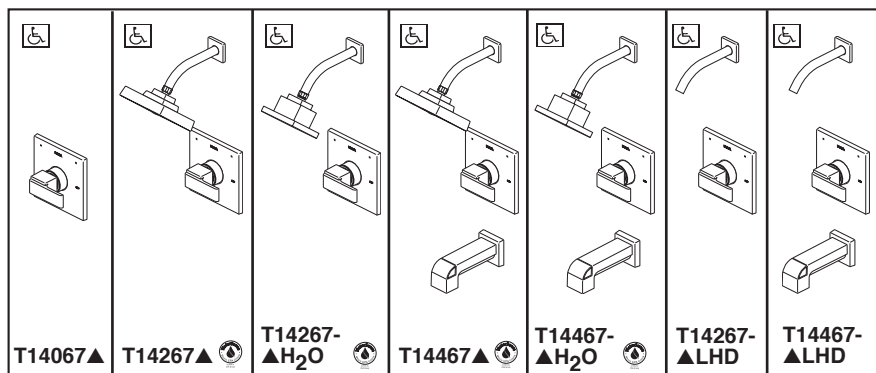

FEATURES:

- Monitor® 14 Series pressure balanced single handle bath mixing valve trim
- Single function H₂Okinetic® Technology showerhead

STANDARD SPECIFICATIONS:

- Maintains a balanced pressure of hot and cold water even when a valve is turned on or off elsewhere in the system.
- For use with MultiChoice® Universal rough valve body. (R10000 Series)
- Temperature only controlled with handle.
- Field adjustable means to limit handle rotation into hot water zone.
- 120° maximum handle rotation.
- All parts replaceable from the front of the valve.
- 1.75 gpm @ 80 psi for standard models.
- 1.5 gpm @ 80 psi for models with H₂O designation.
- Red/blue pad print temperature indicators on escutcheon.
- Stem extension kit RP77991 can be ordered to allow for an additional 1 3/4" wall thickness. RP77991 ships with chrome escutcheon screws. For special finishes also order RP12630 escutcheon screws in desired finish.

WARRANTY

1. Lifetime limited warranty on parts (other than electronic parts and batteries) and finishes; or, for commercial users, for 5 years from date of purchase.
   - 5 year limited warranty on electronic parts (other than batteries); or, for commercial users, for 1 year from the date of purchase.
2. No warranty is provided on batteries.

COMPLIES WITH:

- ASME A112.18.1 / CSA B125.1
- ☑ Indicates compliance to ICC/ANSI A117.1 - Valve control only
- EPA WaterSense®

Submitted Model No.: _____

Specific Features: _____