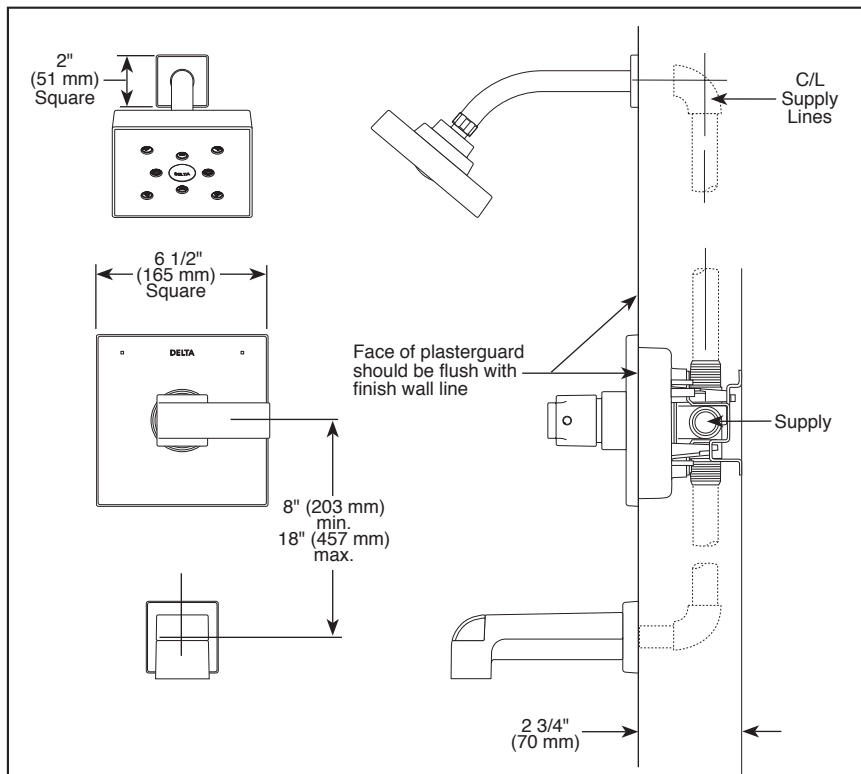

RP70171▲ H₂Okinetic Showerhead
1.75 GPM

H₂Okinetic Spray

2 3/4" (70 mm)

5 5/16" (135 mm)

RP51032▲ H₂O Water Efficient Showerhead
1.5 GPM

H₂Okinetic Spray

3 1/4" (83 mm)

4 1/16" (104 mm) Square

RP75435▲ Pull-Up Diverter Tub Spout

2 3/4" (70 mm)

6 1/4" (159 mm)

RP77991 Available Extension Kit

▲ Designate Proper Finish Suffix

Delta reserves the right (1) to make changes in specifications and materials, and (2) to change or discontinue models, both without notice or obligation. Dimensions are for reference only. See current full-line price book or www.deltafaucet.com for finish options and product availability.

DSP-B-T14067 Rev. H

Delta Faucet Company

55 E. 111th Street, Indianapolis, IN 46280
350 South Edgeware Road, St. Thomas, ON N5P 4L1
© 2017 Delta Faucet Company