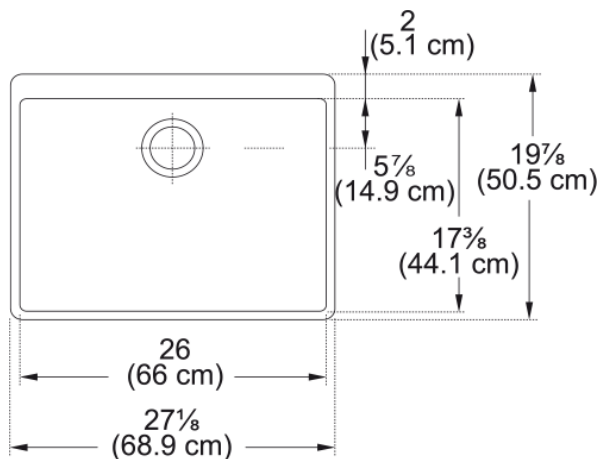

Manor House Fireclay Sink - MHK110-28WH | 130.0066.200

Technical Data

Aspect

Sink type	Sink
Type of material	Fireclay
Number of bowls	1
Color	White
Surface finish	Glossy

Product Dimensions

Exterior size: right to left	27.638
Exterior size: front to back	19.764
Large bowl size: right to left	25.63
Large bowl size: front to back	16.142
Large bowl: depth	7.126

Installation

Minimum cabinet size	30"
----------------------	-----

Product specifications

Installation type	Apron front
Drain hole	3 1/2"
Position of drainer	No drainer

Product identification

Product brand	FRANKE
Product family	None
Collection	Manor House
Certified by	IAPMO

Features

Drainers number	No drainer
Product reversibility	No
Faucet ledge	No
Strainer assembly included	No

Strainer assembly type	No waste kit
Overflow	No
Number of faucet holes	No faucet hole
Soap dispenser hole	No