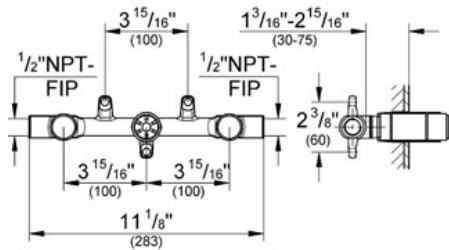

Product Description: Three-hole basin mixer

Standard Specification:

- GROHE StarLight® finish
- Rough-in
- Wall installation
- GROHE SilkMove® ceramic cartridge
- 1/2" NPT Female Inlets
- 8" On-Center Rough-In Valve
- Case Brass Construction
- Max Flow Rate 2.2 gpm at 60 psi (8.3 L/min),
2.5 gpm at 80 psi (9.5 L/min)