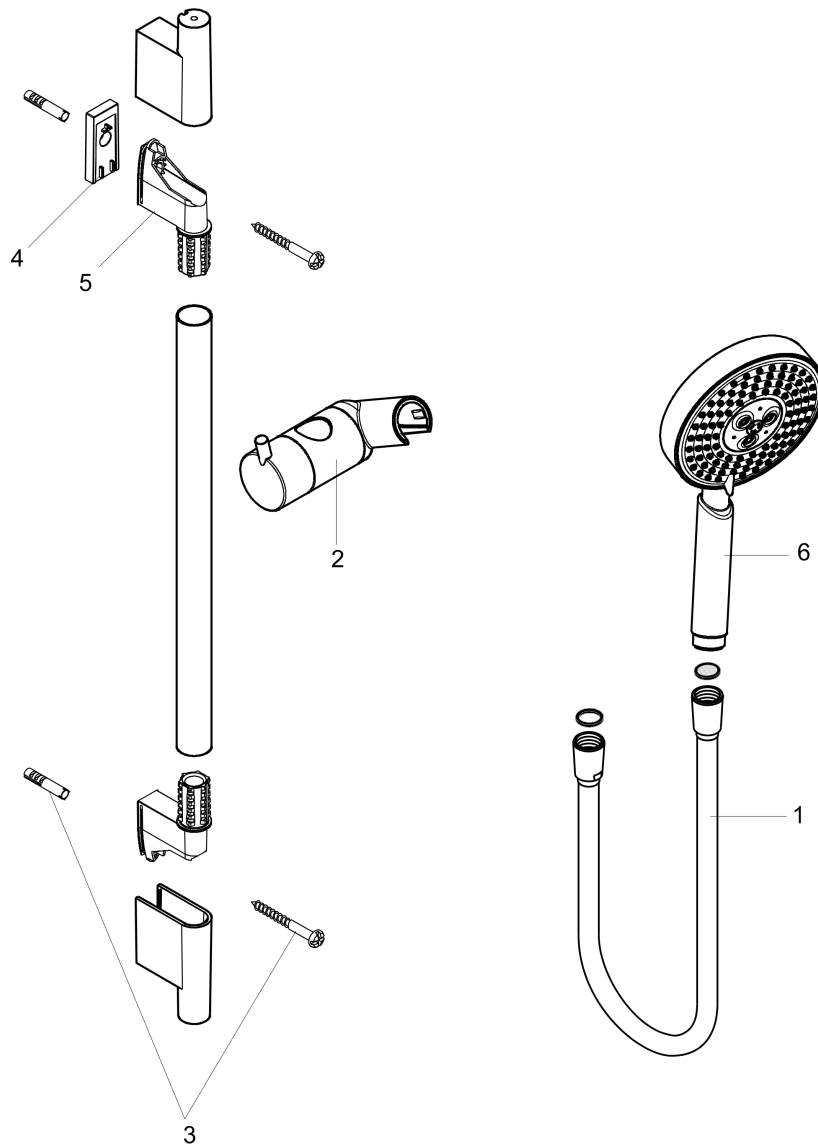

Raindance S
Wallbar Set 120 3-Jet 24", 2.5 GPM
 Finishes : **chrome** Part no. : **04266000**

Description

Features

- consists of: Handshower, Wallbar, Handshower hose, Slider
- Spray modes: RainAir, Whirl, BalanceAir
- Angle-adjustable holder pivots left and right, slides easily and locks in place
- Flow: 2.5 GPM (9.5 L/Min)

Item details

List Price \$ 419.00

Technology

Compliance

Product image

Scale drawing

Raindance S

Wallbar Set 120 3-Jet 24", 2.5 GPM

Finishes : **chrome** Part no. : **04266000**

Exploded drawing

Year of production: >01/09

Raindance S

Wallbar Set 120 3-Jet 24", 2.5 GPM

Finishes : **chrome** Part no. : **04266000**

Spare parts list

Year of production: >01/09

Pos.	Description	Part no.	Price	PU
1	shower hose 1,60 m	28276003	-	1
2	support, assy	97651000	-	1
3	mounting set	96179000	-	1
4	tile-matching-disk	97450000	-	1
5	wall support	96275000	-	1
6	handshower	28514001	-	1
7	washer	88651000	-	1