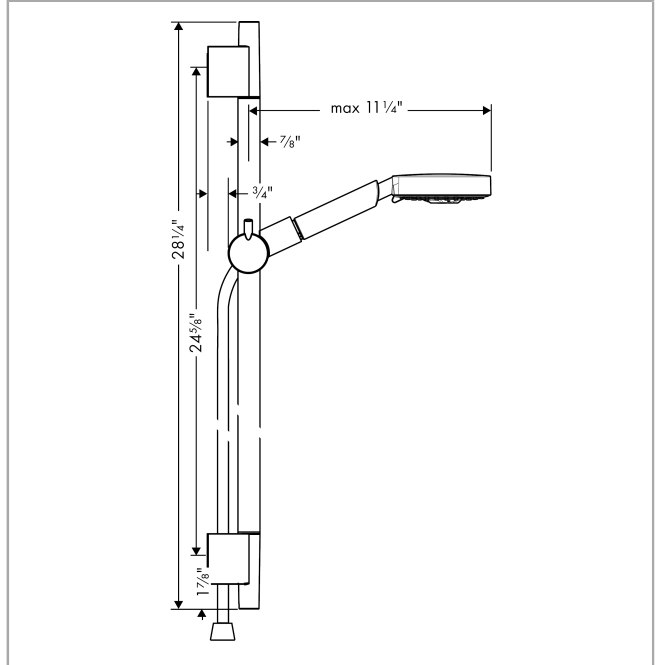

Raindance S
Wallbar Set 120 3-Jet 24", 2.5 GPM
 Finishes : **chrome** Part no. : **04266000**

Description

Features

- consists of: Handshower, Wallbar, Handshower hose, Slider
- Spray modes: RainAir, Whirl, BalanceAir
- Angle-adjustable holder pivots left and right, slides easily and locks in place
- Flow: 2.5 GPM (9.5 L/Min)

Item details

List Price \$ 419.00

Technology

Compliance

Product image

Scale drawing

Raindance S

Wallbar Set 120 3-Jet 24", 2.5 GPM

Finishes : **chrome** Part no. : **04266000**

Exploded drawing

Year of production: >01/09

Raindance S

Wallbar Set 120 3-Jet 24", 2.5 GPM

Finishes : **chrome** Part no. : **04266000**

Spare parts list

Year of production: >01/09

Pos.	Description	Part no.	Price	PU
1	shower hose 1,60 m	28276003	-	1
2	support, assy	97651000	-	1
3	mounting set	96179000	-	1
4	tile-matching-disk	97450000	-	1
5	wall support	96275000	-	1
6	handshower	28514001	-	1
7	washer	88651000	-	1