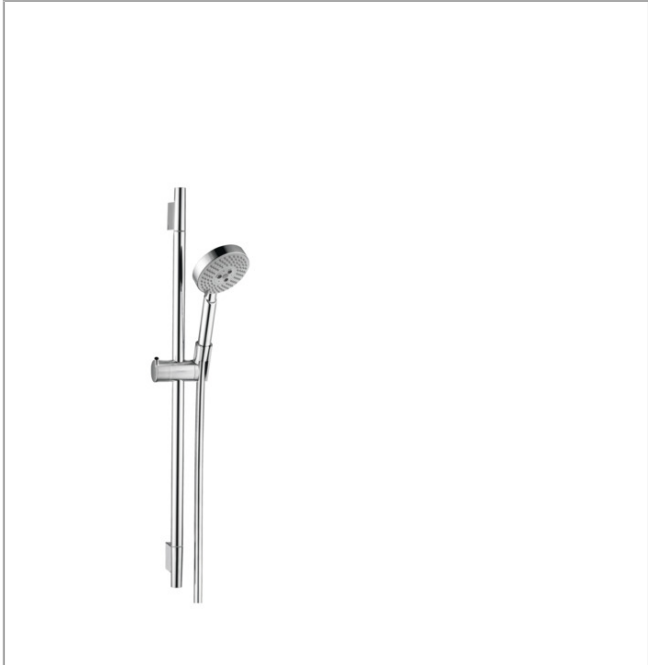

Raindance S
Wallbar Set 120 3-Jet 24", 2.5 GPM
 Finishes : **chrome** Part no. : **04266000**

Description

Features

- consists of: Handshower, Wallbar, Handshower hose, Slider
- Spray modes: RainAir, Whirl, BalanceAir
- Angle-adjustable holder pivots left and right, slides easily and locks in place
- Flow: 2.5 GPM (9.5 L/Min)

Item details

List Price \$ 419.00

Technology

Compliance

Product image

Scale drawing

Raindance S

Wallbar Set 120 3-Jet 24", 2.5 GPM

Finishes : **chrome** Part no. : **04266000**

Exploded drawing

Year of production: >01/09

Raindance S

Wallbar Set 120 3-Jet 24", 2.5 GPM

Finishes : **chrome** Part no. : **04266000**

Spare parts list

Year of production: >01/09

Pos.	Description	Part no.	Price	PU
1	shower hose 1,60 m	28276003	-	1
2	support, assy	97651000	-	1
3	mounting set	96179000	-	1
4	tile-matching-disk	97450000	-	1
5	wall support	96275000	-	1
6	handshower	28514001	-	1
7	washer	88651000	-	1