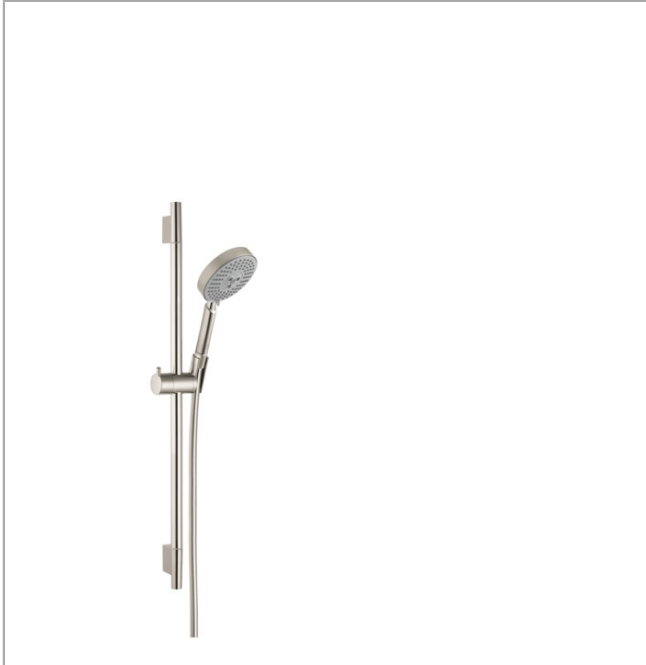

Raindance S

Wallbar Set 120 3-Jet 24", 2.5 GPM

Finishes : **brushed nickel** Part no. : **04266820**

Description

Features

- consists of: Handshower, Wallbar, Handshower hose, Slider
- Spray modes: RainAir, Whirl, BalanceAir
- Angle-adjustable holder pivots left and right, slides easily and locks in place
- Flow: 2.5 GPM (9.5 L/Min)

Item details

List Price \$ 559.00

Technology

Compliance

Product image

Scale drawing

Raindance S

Wallbar Set 120 3-Jet 24", 2.5 GPM

Finishes : **brushed nickel** Part no. : **04266820**

Exploded drawing

Year of production: >01/09

Raindance S

Wallbar Set 120 3-Jet 24", 2.5 GPM

Finishes : **brushed nickel** Part no. : **04266820**

Spare parts list

Year of production: >01/09

Pos.	Description	Part no.	Price	PU
1	shower hose 1,60 m	28276823	-	1
2	support, assy	97651820	-	1
3	mounting set	96179000	-	1
4	tile-matching-disk	97450000	-	1
5	wall support	96275000	-	1
6	handshower	28514821	-	1
7	cover	97709820	-	1
8	washer	88651000	-	1