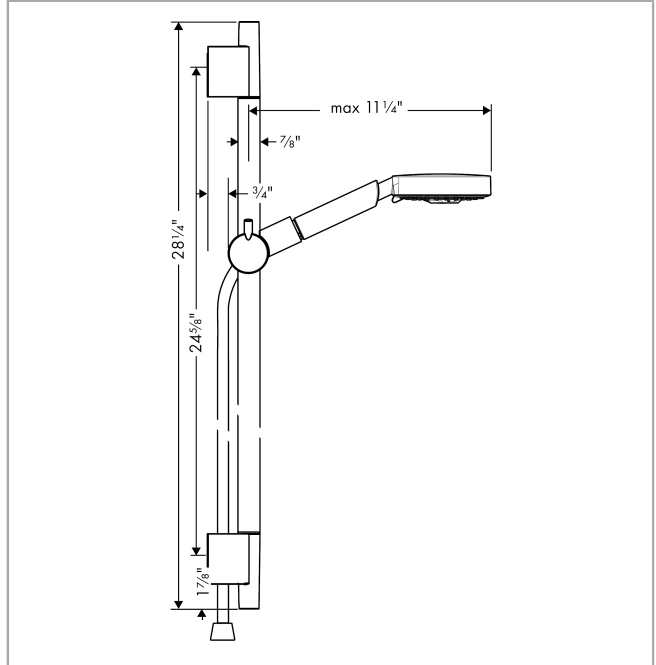

Raindance S

Wallbar Set 120 3-Jet 24", 2.5 GPM

Finishes : **brushed nickel** Part no. : **04266820**

Description

Features

- consists of: Handshower, Wallbar, Handshower hose, Slider
- Spray modes: RainAir, Whirl, BalanceAir
- Angle-adjustable holder pivots left and right, slides easily and locks in place
- Flow: 2.5 GPM (9.5 L/Min)

Item details

List Price \$ 559.00

Technology

Compliance

Product image

Scale drawing

Raindance S

Wallbar Set 120 3-Jet 24", 2.5 GPM

Finishes : **brushed nickel** Part no. : **04266820**

Exploded drawing

Year of production: >01/09

Raindance S

Wallbar Set 120 3-Jet 24", 2.5 GPM

Finishes : **brushed nickel** Part no. : **04266820**

Spare parts list

Year of production: >01/09

Pos.	Description	Part no.	Price	PU
1	shower hose 1,60 m	28276823	-	1
2	support, assy	97651820	-	1
3	mounting set	96179000	-	1
4	tile-matching-disk	97450000	-	1
5	wall support	96275000	-	1
6	handshower	28514821	-	1
7	cover	97709820	-	1
8	washer	88651000	-	1