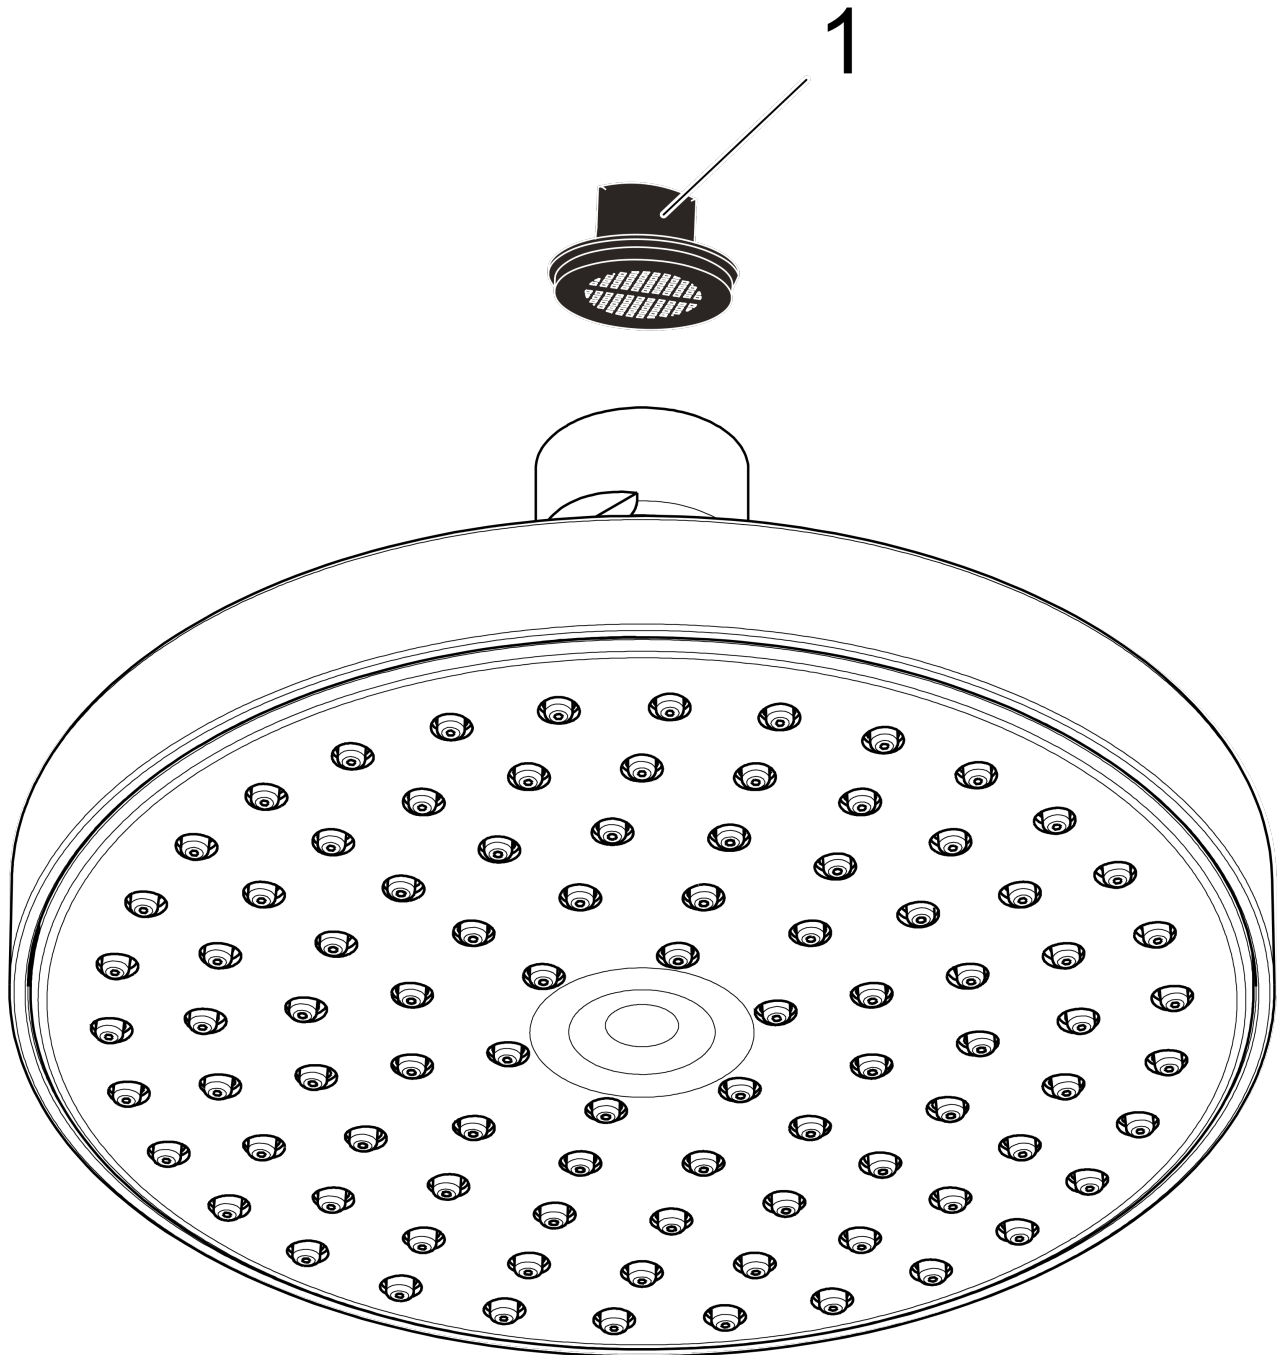

Raindance S
Showerhead 150 1-Jet, 2.0 GPM
 Finishes : **chrome** Part no. : **04342000**

Description

Features

- 90 no-clog spray channels
- Spray modes: RainAir
- Flow: 2.0 GPM (7.6 L/Min)
- Gray spray disc

Item details

List Price \$ 181.00

Technology

Compliance

Product image

Scale drawing

Raindance S
Showerhead 150 1-Jet, 2.0 GPM
Finishes : **chrome** Part no. : **04342000**

Exploded drawing

Year of production: >06/10

Raindance S
Showerhead 150 1-Jet, 2.0 GPM
 Finishes : **chrome** Part no. : **04342000**

Spare parts list

Year of production: >06/10

Pos.	Description	Part no.	Price	PU
1	filter packing	88649000	-	1