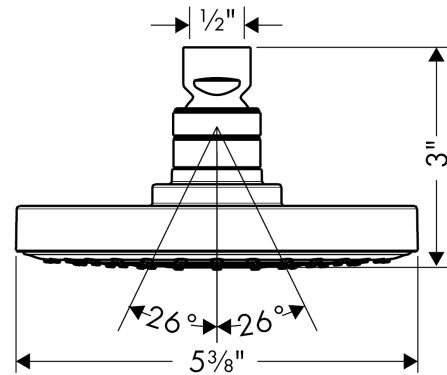

Raindance S
Showerhead 150 1-Jet, 2.0 GPM
 Finishes : **chrome** Part no. : **04342000**

Description

Features

- 90 no-clog spray channels
- Spray modes: RainAir
- Flow: 2.0 GPM (7.6 L/Min)
- Gray spray disc

Item details

List Price \$ 181.00

Technology

Compliance

Product image

Scale drawing

Raindance S
Showerhead 150 1-Jet, 2.0 GPM
Finishes : **chrome** Part no. : **04342000**

Exploded drawing

Year of production: >06/10

Raindance S
Showerhead 150 1-Jet, 2.0 GPM
 Finishes : **chrome** Part no. : **04342000**

Spare parts list

Year of production: >06/10

Pos.	Description	Part no.	Price	PU
1	filter packing	88649000	-	1