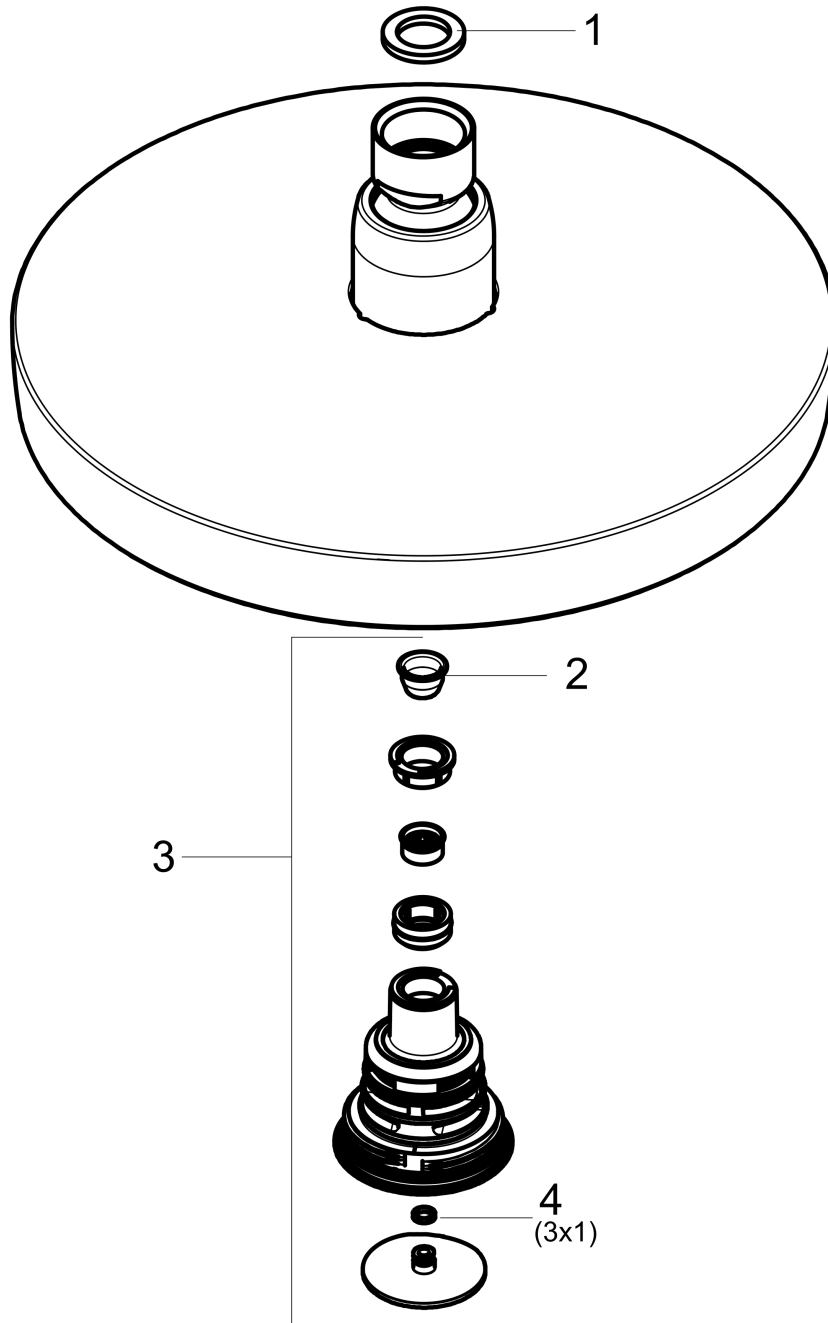

**Croma Select S
Showerhead 180 2-Jet, 1.8 GPM**

Finishes : **white/chrome** Part no. : **04388400**

Description

Features

- 147 no-clog spray channels
- Spray modes: Rain, IntenseRain
- Flow: 1.8 GPM (6.8 L/Min)
- Select button for comfortable alternation of spray modes
- Fully-finished matching spray face

Item details

List Price \$ 288.00

Technology

Compliance

Product image

Scale drawing

Croma Select S
Showerhead 180 2-Jet, 1.8 GPM
Finishes : **white/chrome** Part no. : **04388400**

Exploded drawing

Year of production: >01/18

Croma Select S
Showerhead 180 2-Jet, 1.8 GPM
 Finishes : **white/chrome** Part no. : **04388400**

Spare parts list

Year of production: >01/18

Pos.	Description	Part no.	Price	PU
1	seal	98058000	-	1
2	filter	97735000	-	1
3	selector assy	98343001	-	1
4	O-ring 3x1	98384000	-	1
a	cover	98344000	-	1