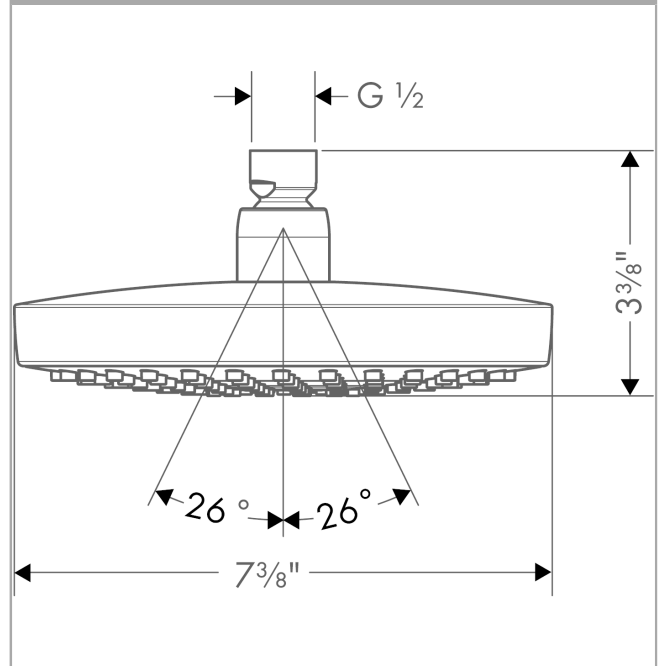

**Croma Select S
Showerhead 180 2-Jet, 1.8 GPM**

Finishes : **white/chrome** Part no. : **04388400**

Description

Features

- 147 no-clog spray channels
- Spray modes: Rain, IntenseRain
- Flow: 1.8 GPM (6.8 L/Min)
- Select button for comfortable alternation of spray modes
- Fully-finished matching spray face

Item details

List Price \$ 288.00

Technology

Compliance

Product image

Scale drawing

Croma Select S
Showerhead 180 2-Jet, 1.8 GPM
Finishes : **white/chrome** Part no. : **04388400**

Exploded drawing

Year of production: >01/18

Croma Select S
Showerhead 180 2-Jet, 1.8 GPM
 Finishes : **white/chrome** Part no. : **04388400**

Spare parts list

Year of production: >01/18

Pos.	Description	Part no.	Price	PU
1	seal	98058000	-	1
2	filter	97735000	-	1
3	selector assy	98343001	-	1
4	O-ring 3x1	98384000	-	1
a	cover	98344000	-	1