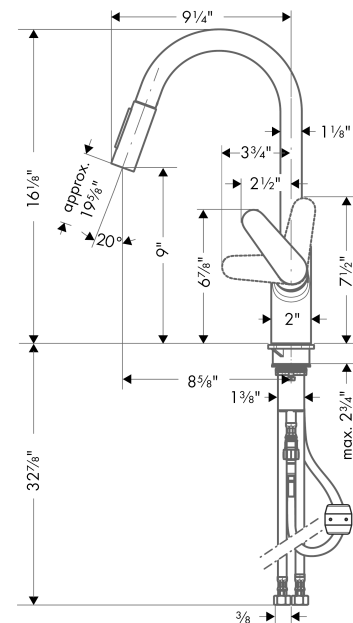

##### Features

- Swivel range 150°
- Laminar and needle spray
- Toggle spray diverter
- MagFit magnetic sprayhead docking
- Single-hole installation
- Flow: 1.75 GPM (6.6 L/Min)
- Ceramic cartridge
- 3/8" connections
- Integrated double backflow prevention

#### Technology

#### Scale drawing

**Focus**  
**HighArc Kitchen Faucet, 2-Spray Pull-Down, 1.75 GPM**  
 Finishes : **steel optic**    Part no. : **04505800**

Exploded drawing

Year of production: >10/18

**Focus**

**HighArc Kitchen Faucet, 2-Spray Pull-Down, 1.75 GPM**

Finishes : **steel optic** Part no. : **04505800**

**Spare parts list**

Year of production: >10/18

Pos.	Description	Part no.	Price	PU
1	handle	98460800	-	1
2	screw cover	96338000	-	1
3	flange	95498800	-	1
4	nut	97209000	-	1
5	cartridge, assy	92730000	-	1
6	locking screw for handle	95140000	-	1
7	seal	95008000	-	1
8	spout cpl.	95562800	-	1
9	filter	97735000	-	1
10	O-ring 11x2	98127000	-	1
11	non return valve	93218000	-	1
12	set of non return valves DW 15	97350000	-	1
13	aerator laminar M22x1 (15 l/min)	95909000	-	1
14	fixing set (Ø 34)	95049000	-	1
15	hose 1,50 m	88624000	-	1
16	connection hose 600 mm M10x1	95561000	-	1
17	connection hose 35½" M8x0,75 3/8"	96316001	-	1