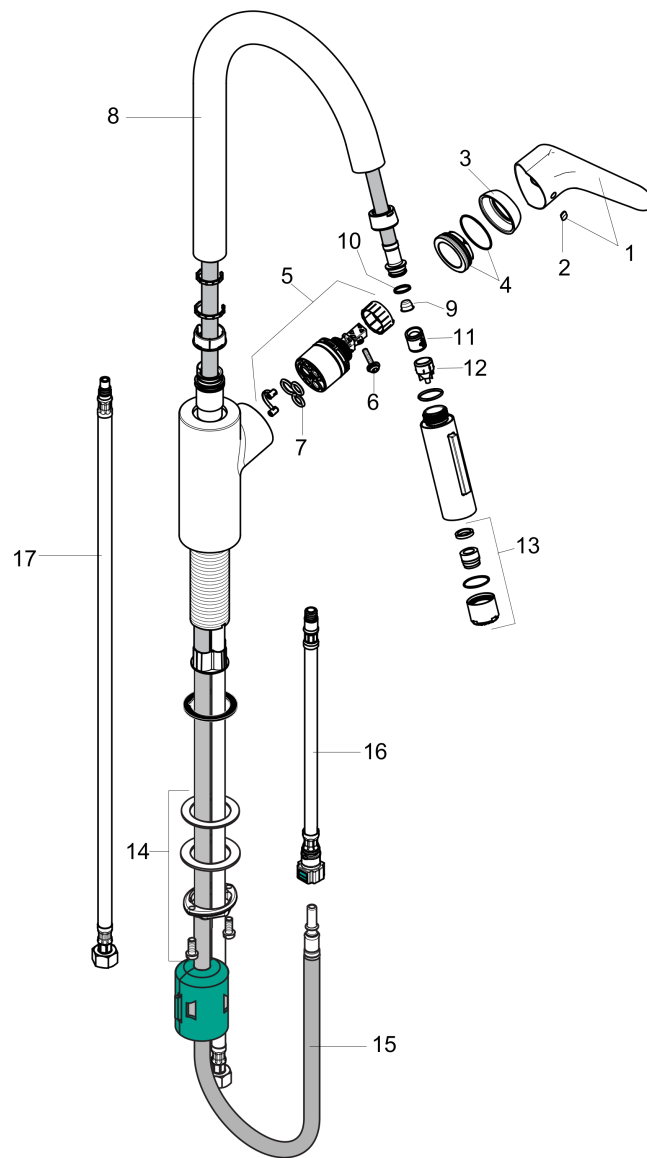

##### Features

- Swivel range 150°
- Laminar and needle spray
- Toggle spray diverter
- MagFit magnetic sprayhead docking
- Single-hole installation
- Flow: 1.75 GPM (6.6 L/Min)
- Ceramic cartridge
- 3/8" connections
- Integrated double backflow prevention

#### Product image

#### Scale drawing

**Focus**  
**HighArc Kitchen Faucet, 2-Spray Pull-Down, 1.75 GPM**  
 Finishes : **steel optic**    Part no. : **04505800**

Exploded drawing

Year of production: >10/18

**Focus**

**HighArc Kitchen Faucet, 2-Spray Pull-Down, 1.75 GPM**

Finishes : **steel optic** Part no. : **04505800**

**Spare parts list**

Year of production: >10/18

Pos.	Description	Part no.	Price	PU
1	handle	98460800	-	1
2	screw cover	96338000	-	1
3	flange	95498800	-	1
4	nut	97209000	-	1
5	cartridge, assy	92730000	-	1
6	locking screw for handle	95140000	-	1
7	seal	95008000	-	1
8	spout cpl.	95562800	-	1
9	filter	97735000	-	1
10	O-ring 11x2	98127000	-	1
11	non return valve	93218000	-	1
12	set of non return valves DW 15	97350000	-	1
13	aerator laminar M22x1 (15 l/min)	95909000	-	1
14	fixing set (Ø 34)	95049000	-	1
15	hose 1,50 m	88624000	-	1
16	connection hose 600 mm M10x1	95561000	-	1
17	connection hose 35½" M8x0,75 3/8"	96316001	-	1