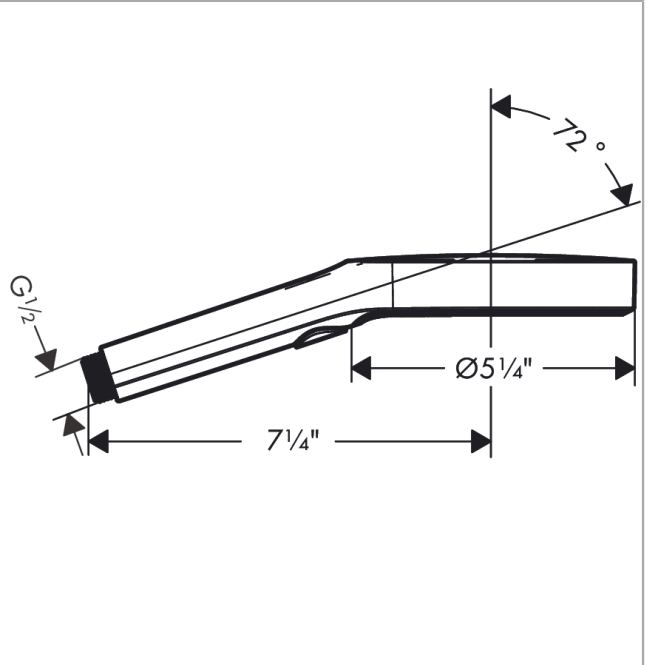

**Rainfinity**  
**Handshower 130 3-Jet, 2.5 GPM**  
 Finishes : **chrome** Part no. : **26864001**

**Description**

**Features**

- Spray modes: PowderRain, Intense PowderRain, MonoRain
- Select button for comfortable alternation of spray modes
- Flow: 2.5 GPM (9.5 L/Min)
- Spray face surface: graphite

**Item details**

List Price \$ 197.00

**Technology**

**Compliance**

**Product image**

**Scale drawing**

**Rainfinity**  
**Handshower 130 3-Jet, 2.5 GPM**  
 Finishes : **chrome**    Part no. : **26864001**

Exploded drawing

Year of production: >04/20

**Rainfinity**  
**Handshower 130 3-Jet, 2.5 GPM**  
 Finishes : **chrome**    Part no. : **26864001**

**Spare parts list**

Year of production: >04/20

| Pos. | Description | Part no. | Price | PU |
|------|-------------|----------|-------|----|
| 1    | filter      | 92672000 | -     | 1  |
| 2    | seal        | 98058000 | -     | 1  |