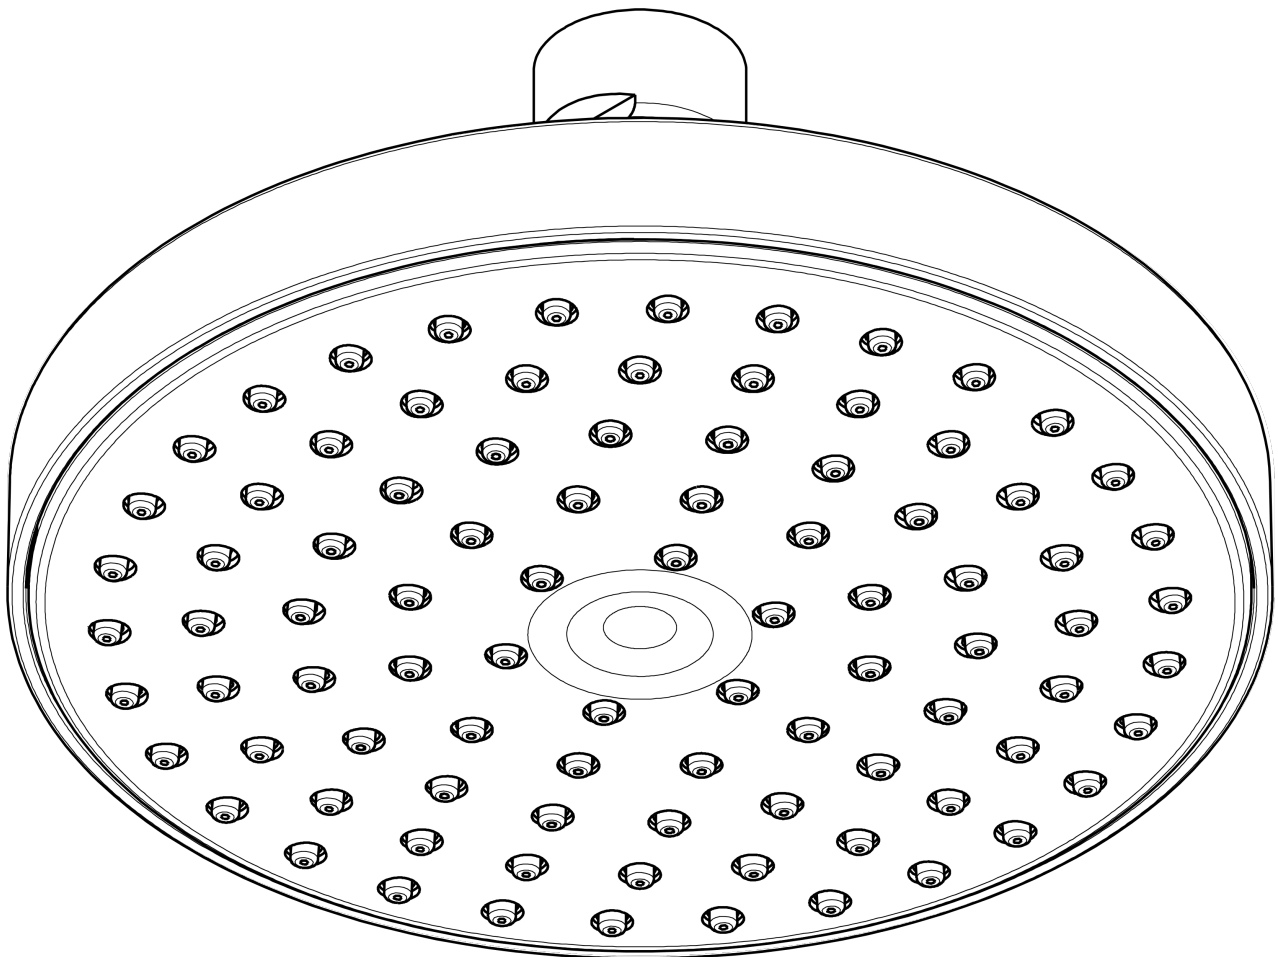

**Raindance S**

**Showerhead 150 1-Jet, 2.5 GPM**

Finishes : **brushed nickel** Part no. : **27486821**

**Description**

**Features**

- 90 no-clog spray channels
- Spray modes: RainAir
- Flow: 2.5 GPM (9.5 L/Min)

**Item details**

List Price \$ 246.00

**Technology**

**Compliance**

**Product image**

**Scale drawing**

**Raindance S**

**Showerhead 150 1-Jet, 2.5 GPM**

Finishes : **brushed nickel** Part no. : **27486821**

**Exploded drawing**

Year of production: >02/07

1

**Raindance S**

**Showerhead 150 1-Jet, 2.5 GPM**

Finishes : **brushed nickel** Part no. : **27486821**