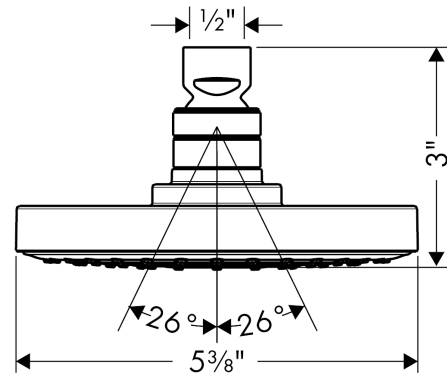

**Raindance S**

**Showerhead 150 1-Jet, 2.5 GPM**

Finishes : **brushed nickel** Part no. : **27486821**

**Description**

**Features**

- 90 no-clog spray channels
- Spray modes: RainAir
- Flow: 2.5 GPM (9.5 L/Min)

**Item details**

List Price \$ 246.00

**Technology**

**Compliance**

**Product image**

**Scale drawing**

**Raindance S**

**Showerhead 150 1-Jet, 2.5 GPM**

Finishes : **brushed nickel** Part no. : **27486821**

**Exploded drawing**

Year of production: >02/07

1

**Raindance S**

**Showerhead 150 1-Jet, 2.5 GPM**

Finishes : **brushed nickel** Part no. : **27486821**