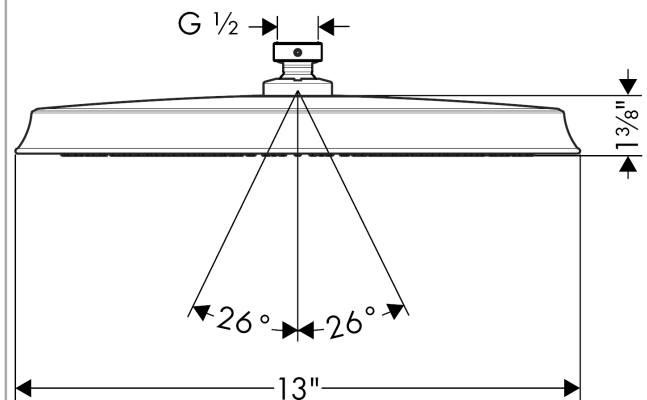

**Raindance Classic  
Showerhead 300 1-Jet, 2.5 GPM**

Finishes : **brushed nickel** Part no. : **28428821**

**Description**

**Features**

- 225 no-clog spray channels
- Spray modes: RainAir
- Flow: 2.5 GPM (9.5 L/Min)
- Fully-finished matching spray face

**Item details**

List Price \$ 1,356.00

**Technology**

**Compliance**

**Product image**

**Scale drawing**

**Raindance Classic**  
**Showerhead 300 1-Jet, 2.5 GPM**  
Finishes : **brushed nickel** Part no. : **28428821**

Exploded drawing

Year of production: >06/09

**Raindance Classic**  
**Showerhead 300 1-Jet, 2.5 GPM**  
 Finishes : **brushed nickel**    Part no. : **28428821**

**Spare parts list**

Year of production: >**06/09**