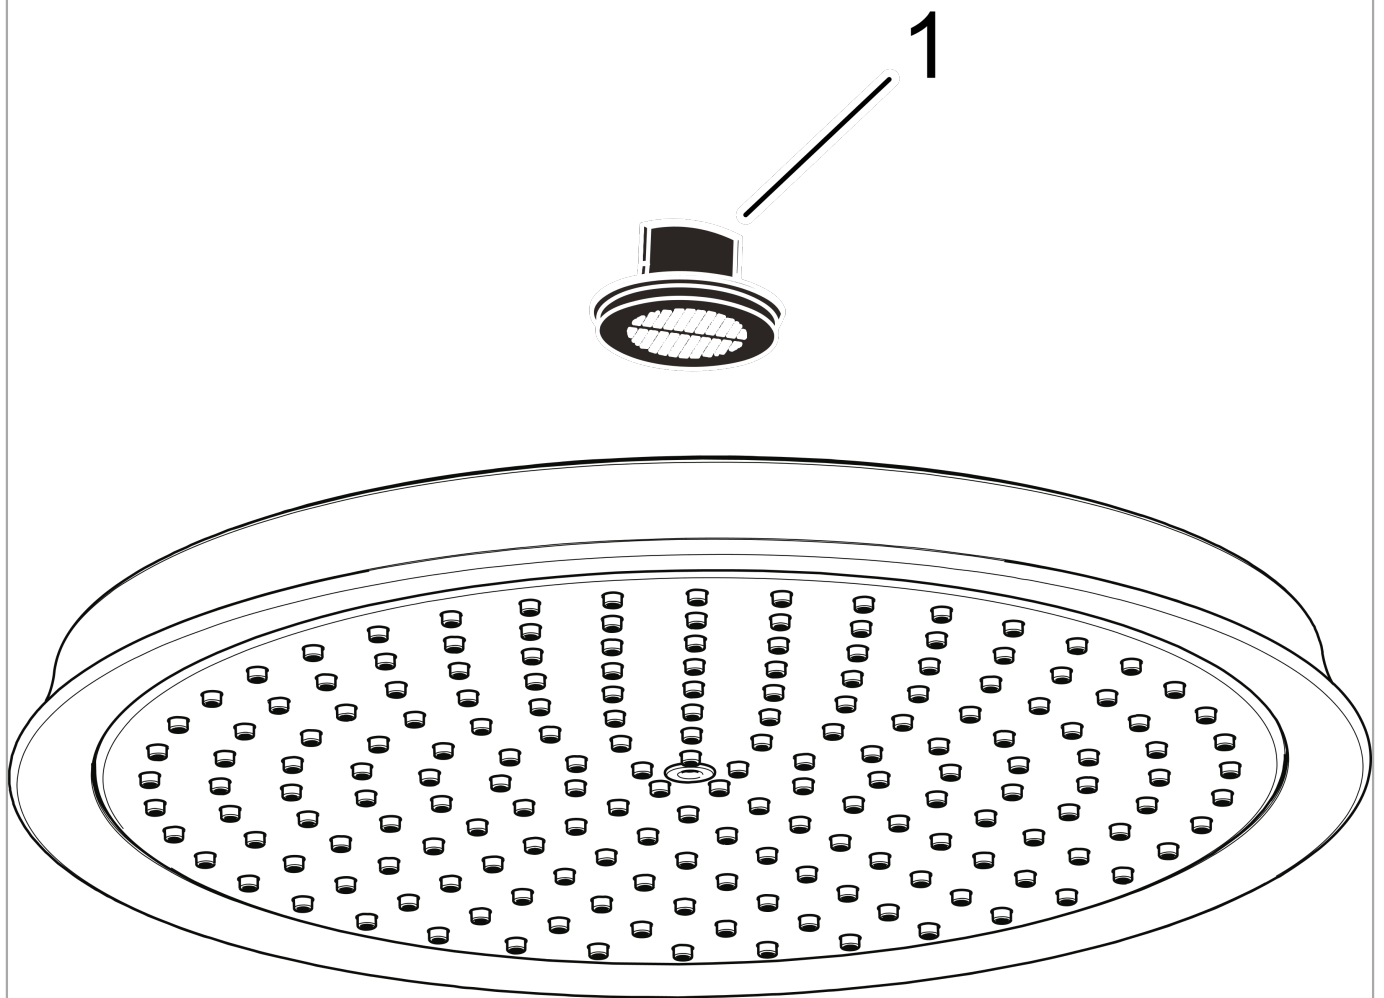

**Raindance Classic  
Showerhead 300 1-Jet, 2.5 GPM**

Finishes : **brushed nickel** Part no. : **28428821**

**Description**

**Features**

- 225 no-clog spray channels
- Spray modes: RainAir
- Flow: 2.5 GPM (9.5 L/Min)
- Fully-finished matching spray face

**Item details**

List Price \$ 1,356.00

**Technology**

**Compliance**

**Product image**

**Scale drawing**

**Raindance Classic**  
**Showerhead 300 1-Jet, 2.5 GPM**  
Finishes : **brushed nickel** Part no. : **28428821**

Exploded drawing

Year of production: >06/09

**Raindance Classic**  
**Showerhead 300 1-Jet, 2.5 GPM**  
 Finishes : **brushed nickel**    Part no. : **28428821**

**Spare parts list**

Year of production: >**06/09**