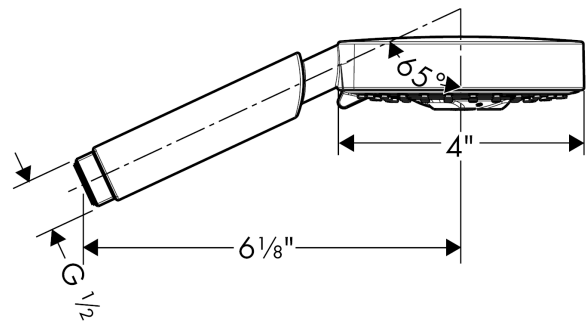

Raindance S
Handshower 100 3-Jet, 2.5 GPM
 Finishes : **chrome** Part no. : **28504001**

Description

Features

- 65 no-clog spray channels
- Spray modes: RainAir, BalanceAir, Whirl
- Flow: 2.5 GPM (9.5 L/Min)

Item details

List Price \$ 183.00

Technology

Design awards

reddot design award

Compliance

Product image

Scale drawing