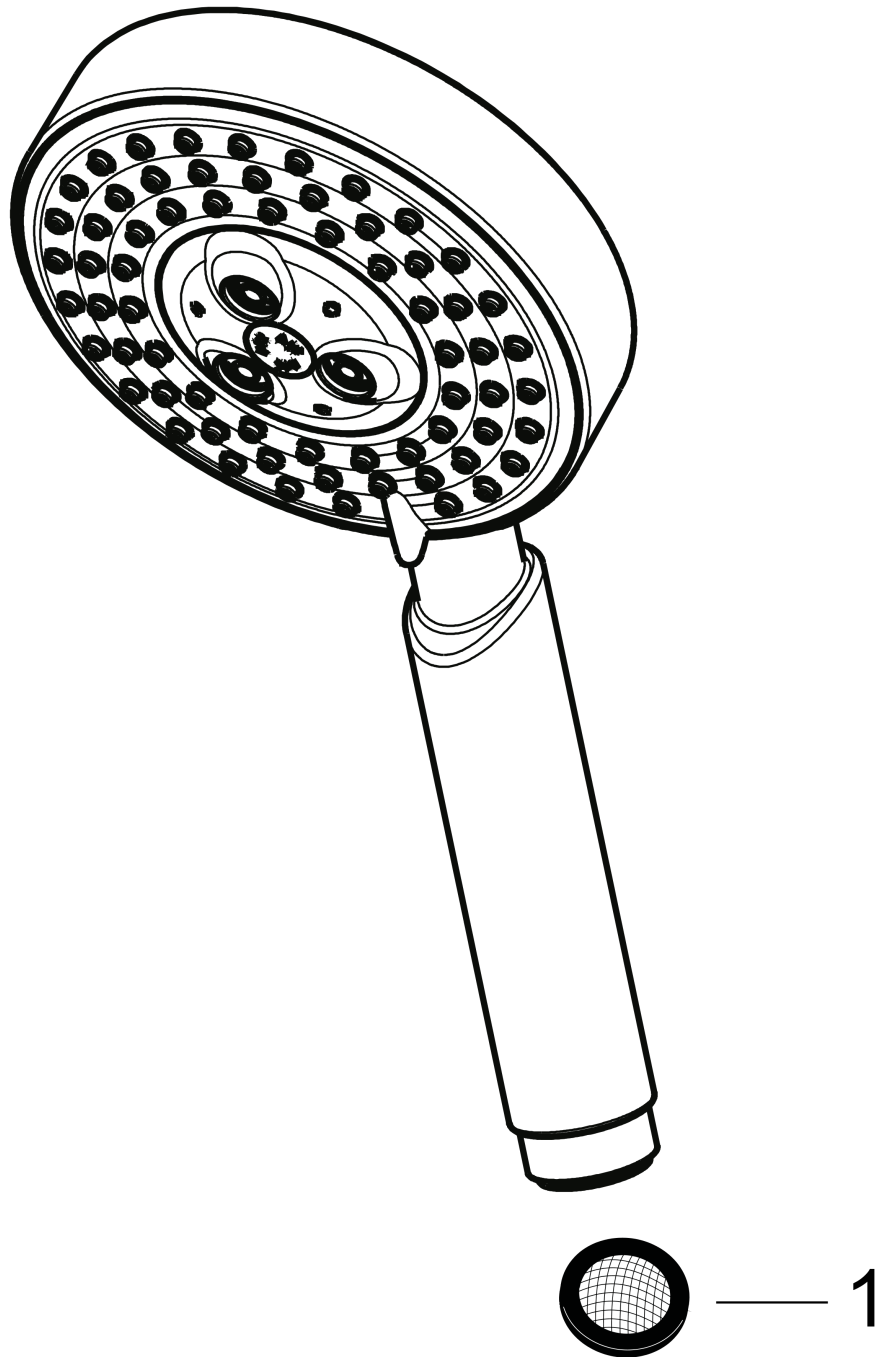

Raindance S
Handshower 100 3-Jet, 2.5 GPM
 Finishes : **chrome** Part no. : **28504001**

Description

Features

- 65 no-clog spray channels
- Spray modes: RainAir, BalanceAir, Whirl
- Flow: 2.5 GPM (9.5 L/Min)

Item details

List Price \$ 183.00

Technology

Design awards

reddot design award

Compliance

Product image

Scale drawing

Raindance S
Handshower 100 3-Jet, 2.5 GPM
Finishes : **chrome** Part no. : **28504001**

Exploded drawing

Year of production: >07/06

Raindance S
Handshower 100 3-Jet, 2.5 GPM
 Finishes : **chrome** Part no. : **28504001**