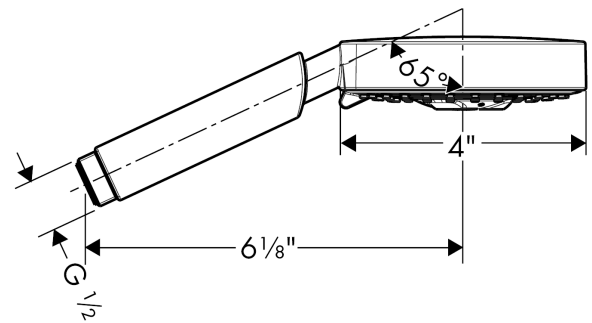

**Raindance S**

**Handshower 100 3-Jet, 2.5 GPM**

Finishes : **brushed nickel** Part no. : **28504821**

**Description**

**Features**

- 65 no-clog spray channels
- Spray modes: RainAir, BalanceAir, Whirl
- Flow: 2.5 GPM (9.5 L/Min)

**Raindance S**

**Handshower 100 3-Jet, 2.5 GPM**

Finishes : **brushed nickel**    Part no. : **28504821**

**Exploded drawing**

Year of production: >07/06

— 1

**Raindance S**

**Handshower 100 3-Jet, 2.5 GPM**

Finishes : **brushed nickel** Part no. : **28504821**

**Spare parts list**

Year of production: >07/06

Pos.	Description	Part no.	Price	PU
1	filter packing	94246000	-	1