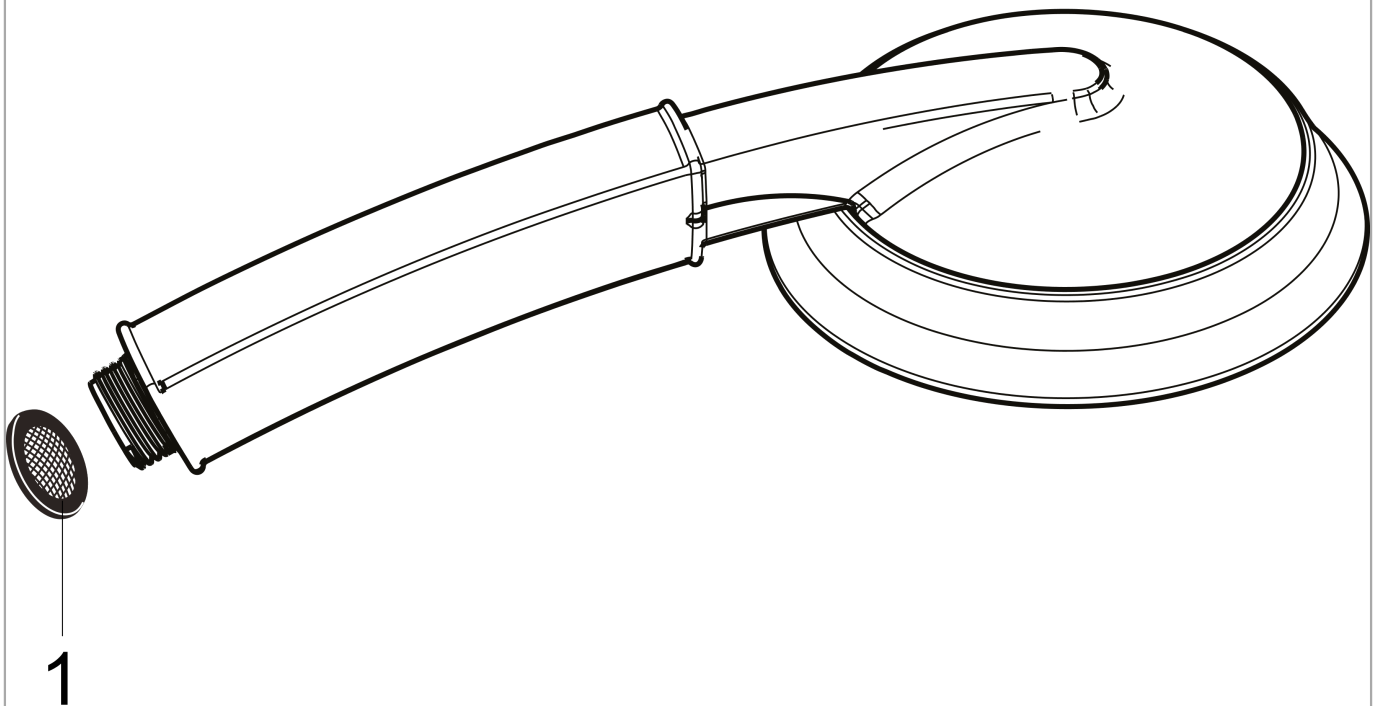

Raindance Classic
Handshower 100 3-Jet, 2.5 GPM
 Finishes : **polished nickel** Part no. : **28548831**

Description

Features

- 65 no-clog spray channels
- Spray modes: RainAir, BalanceAir, Whirl
- Flow: 2.5 GPM (9.5 L/Min)
- Fully-finished matching spray face

Item details

List Price \$ 237.00

Technology

Compliance

Product image

Scale drawing

Raindance Classic
Handshower 100 3-Jet, 2.5 GPM
Finishes : **polished nickel** Part no. : **28548831**

Exploded drawing

Year of production: >06/09

Raindance Classic
Handshower 100 3-Jet, 2.5 GPM
 Finishes : **polished nickel** Part no. : **28548831**

Spare parts list

Year of production: >**06/09**

Pos.	Description	Part no.	Price	PU
1	filter packing	94246000	-	1