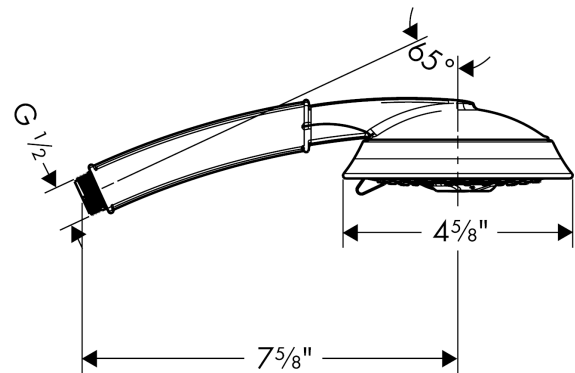

Raindance Classic
Handshower 100 3-Jet, 2.5 GPM
 Finishes : **polished nickel** Part no. : **28548831**

Description

Features

- 65 no-clog spray channels
- Spray modes: RainAir, BalanceAir, Whirl
- Flow: 2.5 GPM (9.5 L/Min)
- Fully-finished matching spray face

Item details

List Price \$ 237.00

Technology

Compliance

Product image

Scale drawing

Raindance Classic
Handshower 100 3-Jet, 2.5 GPM
Finishes : **polished nickel** Part no. : **28548831**

Exploded drawing

Year of production: >06/09

Raindance Classic
Handshower 100 3-Jet, 2.5 GPM
 Finishes : **polished nickel** Part no. : **28548831**

Spare parts list

Year of production: >**06/09**

Pos.	Description	Part no.	Price	PU
1	filter packing	94246000	-	1