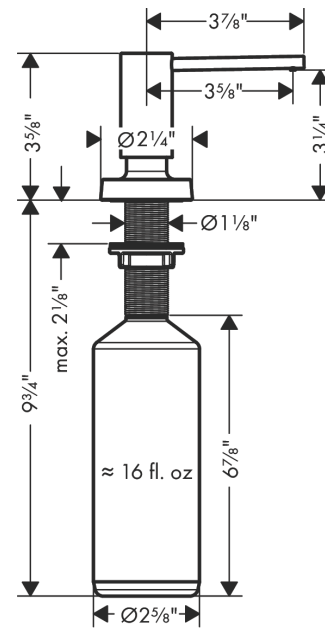

Soap Dispenser, Talis

Finishes : **steel optic** Part no. : **40448801**

Description

Features

- metal
- bottle capacity 16 oz
- 1 7/8" maximum counter depth

Item details

List Price \$ 78.00

Compliance

Product image

Scale drawing

Soap Dispenser, Talis

Finishes : **steel optic** Part no. : **40448801**

Exploded drawing

Year of production: >01/19

Soap Dispenser, Talis

Finishes : **steel optic** Part no. : **40448801**

Spare parts list

Year of production: >01/19

Pos.	Description	Part no.	Price	PU
1	pump	93283800	-	1
2	bottle for lotion dispenser	93278000	-	1
3	escutcheon	93285800	-	1