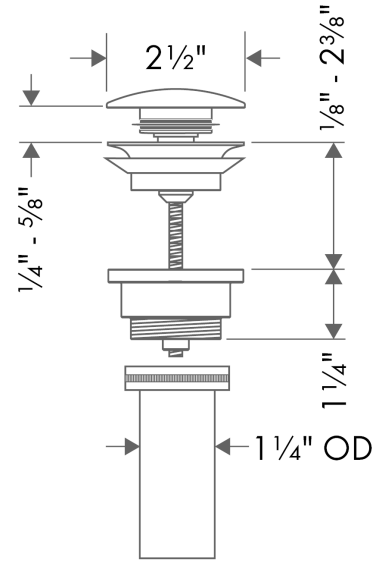

Drain for Sinks, Push-Open

Finishes : **brushed nickel** Part no. : **50100821**

Description

Features

- Push-open
- For sinks with overflow

Item details

List Price \$ 117.00

Product image

Scale drawing

Drain for Sinks, Push-Open

Finishes : **brushed nickel** Part no. : **50100821**

Exploded drawing

Year of production: >01/12

Drain for Sinks, Push-Open

Finishes : **brushed nickel** Part no. : **50100821**

Spare parts list

Year of production: >01/12

Pos.	Description	Part no.	Price	PU
1	plug	97204820	-	1
2	seal	97205000	-	1
3	screw	98000000	-	1