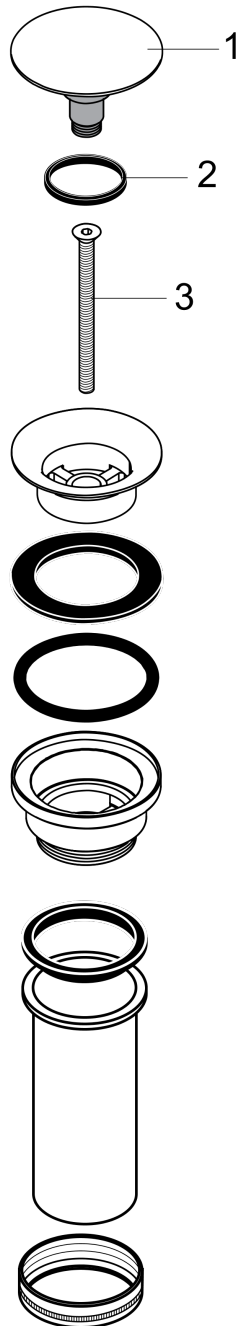

Drain for Sinks, Push-Open

Finishes : **brushed nickel** Part no. : **50100821**

Description

Features

- Push-open
- For sinks with overflow

Item details

List Price \$ 117.00

Product image

Scale drawing

Drain for Sinks, Push-Open

Finishes : **brushed nickel** Part no. : **50100821**

Exploded drawing

Year of production: >01/12

Drain for Sinks, Push-Open

Finishes : **brushed nickel** Part no. : **50100821**

Spare parts list

Year of production: >01/12

Pos.	Description	Part no.	Price	PU
1	plug	97204820	-	1
2	seal	97205000	-	1
3	screw	98000000	-	1