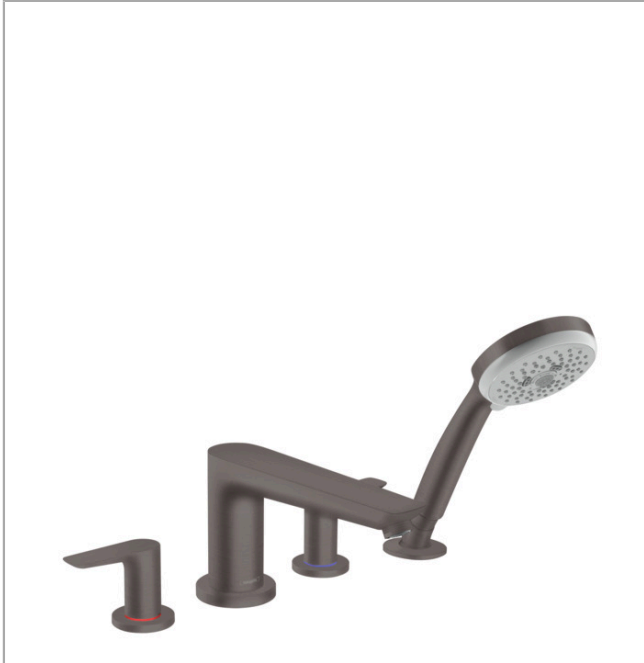

Talis E
4-Hole Roman Tub Set Trim with 1.8 GPM Handshower
 Finishes : **brushed black chrome** Part no. : **71744341**

Description

Features

- Flow: 5.60 GPM (21.2 L/Min)
- flow rate of hand shower at 3 bar: 1.8 GPM (6.8 L/Min)
- 90° ceramic valves
- Integrated double backflow prevention

Item details

List Price \$ 621.00

Technology

Compliance

Product image

Scale drawing