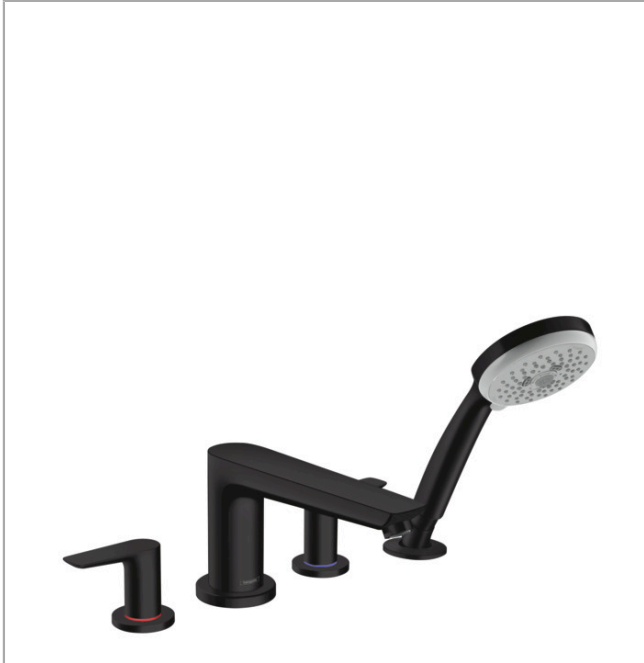

Talis E
4-Hole Roman Tub Set Trim with 1.8 GPM Handshower
 Finishes : **matte black** Part no. : **71744671**

Description

Features

- Flow: 5.60 GPM (21.2 L/Min)
- flow rate of hand shower at 3 bar: 1.8 GPM (6.8 L/Min)
- 90° ceramic valves
- Integrated double backflow prevention

Item details

List Price \$ 621.00

Technology

Compliance

Product image

Scale drawing