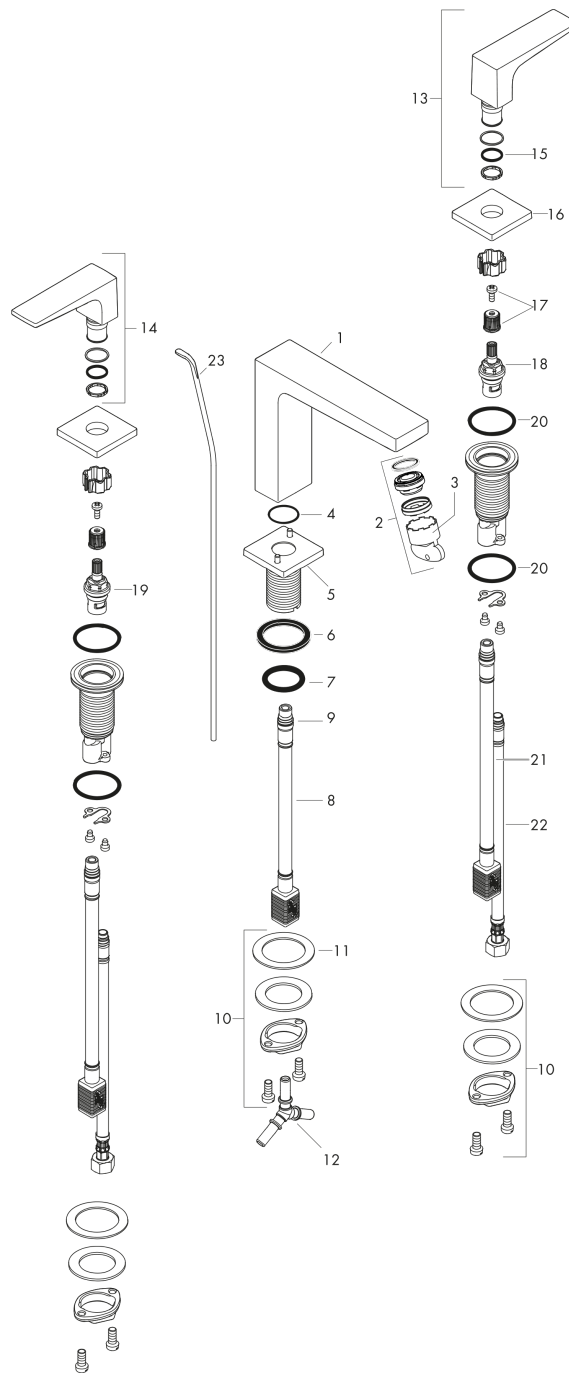

Metropol

Widespread Faucet 160 with Loop Handles and Pop-Up Drain, 1.2 GPM

Finishes : **chrome** Part no. : **74517001**

Description

Features

- Aerated spray
- Flow: 1.2 GPM (4.5 L/Min)
- 90° ceramic valves
- Includes pop-up drain

Item details

List Price \$ 762.00

Technology

Compliance

Product image

Scale drawing

Metropol

Widespread Faucet 160 with Loop Handles and Pop-Up Drain, 1.2 GPM

Finishes : **chrome** Part no. : **74517001**

Exploded drawing

Year of production: **>07/18**

Metropol

Widespread Faucet 160 with Loop Handles and Pop-Up Drain, 1.2 GPM

Finishes : **chrome** Part no. : **74517001**

Spare parts list

Year of production: >07/18

Pos.	Description	Part no.	Price	PU
1	spout 160 mm	93022000	-	1
2	aerator M24x1 (4,5 l/min)	93202000	-	1
3	service tool	95661000	-	1
4	O-ring 21x1,5	98219000	-	1
5	escutcheon for spout	92906000	-	1
6	flat seal	98749000	-	1
7	O-ring 26x4	92191000	-	1
8	connection hose 200 mm M10x1	92913000	-	1
9	O-ring 8x1,75	97827000	-	1
10	fixing set (Ø 28)	92909000	-	1
11	lever collar	97548000	-	1
12	hose connection angel	92905000	-	1
13	handle for cold water	92919000	-	1
14	handle for hot water	92918000	-	1
15	O-Ring 14x1,5	98201000	-	1
16	escutcheon	92915000	-	1
17	handle fixing set	98932000	-	1
18	shut off unit right closing	98817001	-	1
19	shut off unit left closing	95366001	-	1
20	O-ring 33x2,5	92907000	-	1
21	connection hose 400 mm M10x1	92914000	-	1
22	connection hose 18½" M8x0,75 3/8"	96321001	-	1
23	pull rod	96657000	-	1
a	pop up waste	88509000	-	1