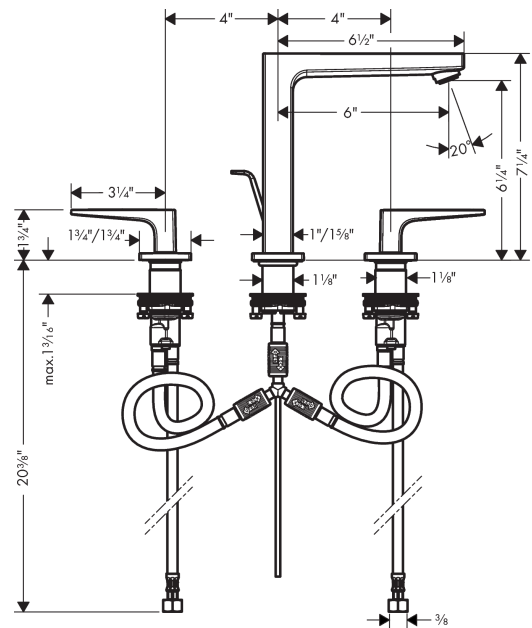

Metropol

Widespread Faucet 160 with Loop Handles and Pop-Up Drain, 1.2 GPM

Finishes : **chrome** Part no. : **74517001**

Description

Features

- Aerated spray
- Flow: 1.2 GPM (4.5 L/Min)
- 90° ceramic valves
- Includes pop-up drain

Item details

List Price \$ 762.00

Technology

Compliance

Product image

Scale drawing

Metropol

Widespread Faucet 160 with Loop Handles and Pop-Up Drain, 1.2 GPM

Finishes : **chrome** Part no. : **74517001**

Exploded drawing

Year of production: **>07/18**

Metropol

Widespread Faucet 160 with Loop Handles and Pop-Up Drain, 1.2 GPM

Finishes : **chrome** Part no. : **74517001**

Spare parts list

Year of production: >07/18

Pos.	Description	Part no.	Price	PU
1	spout 160 mm	93022000	-	1
2	aerator M24x1 (4,5 l/min)	93202000	-	1
3	service tool	95661000	-	1
4	O-ring 21x1,5	98219000	-	1
5	escutcheon for spout	92906000	-	1
6	flat seal	98749000	-	1
7	O-ring 26x4	92191000	-	1
8	connection hose 200 mm M10x1	92913000	-	1
9	O-ring 8x1,75	97827000	-	1
10	fixing set (Ø 28)	92909000	-	1
11	lever collar	97548000	-	1
12	hose connection angel	92905000	-	1
13	handle for cold water	92919000	-	1
14	handle for hot water	92918000	-	1
15	O-Ring 14x1,5	98201000	-	1
16	escutcheon	92915000	-	1
17	handle fixing set	98932000	-	1
18	shut off unit right closing	98817001	-	1
19	shut off unit left closing	95366001	-	1
20	O-ring 33x2,5	92907000	-	1
21	connection hose 400 mm M10x1	92914000	-	1
22	connection hose 18½" M8x0,75 3/8"	96321001	-	1
23	pull rod	96657000	-	1
a	pop up waste	88509000	-	1