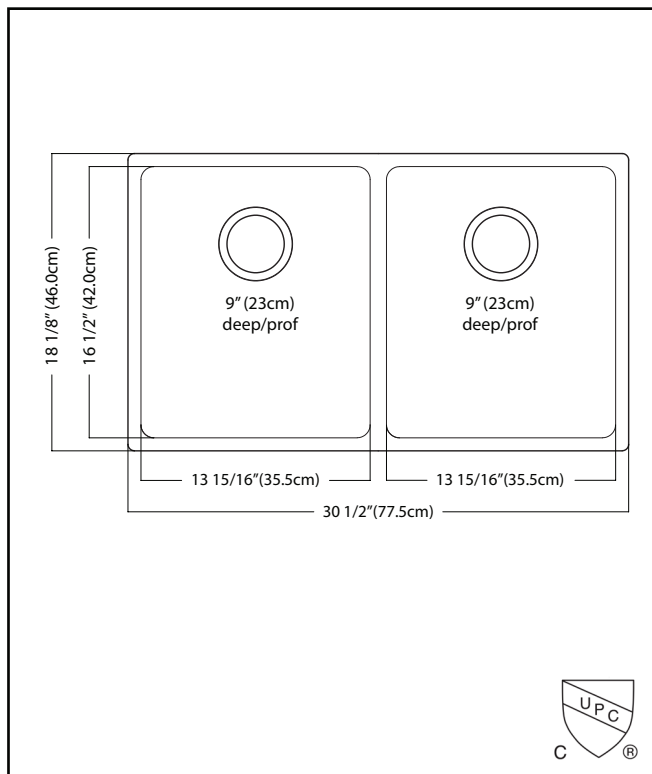

KINDRED

Brookmore
Undermount

BROOKMORE

DOUBLE BOWL 18 GAUGE UNDERMOUNT

MODEL: BDU1831-9

- ✓ **Quality Beyond Material:** Designed with 18 gauge quality stainless steel with exceptional resistance to staining and corrosion
- ✓ **Larger Bowl Capacity:** A generous capacity bowl that is made even more spacious, with the tighter radius corners, creating ample space for all your prepping and cleaning needs.
- ✓ **Rear Drain Placement:** The rear drain maximizes the usable bottom surface of the bowl while also creating extra cabinet space beneath the sink.
- ✓ **Remarkably Quiet:** Sound dampening system goes to work to reduce the noise caused by a garbage disposal or running water.

TECHNICAL FEATURES

OVERALL SINK SIZE (OD)	18 1/8" FB x 30 1/2" LR
EQUAL BOWL SIZE (ID)	16 1/2" FB x 13 15/16" LR
BOWL DEPTH	9"
MINIMUM CABINET SIZE	33"
MATERIAL	18 Gauge
BOWL CORNER RADIUS	20 mm
STAINLESS STEEL FINISH	Satin
DRAIN HOLE LOCATION	Rear
INSTALLATION TYPE	Undermount
SOUND COATING	Sound pads
WARRANTY	Limited Lifetime
COUNTRY OF ORIGIN	China