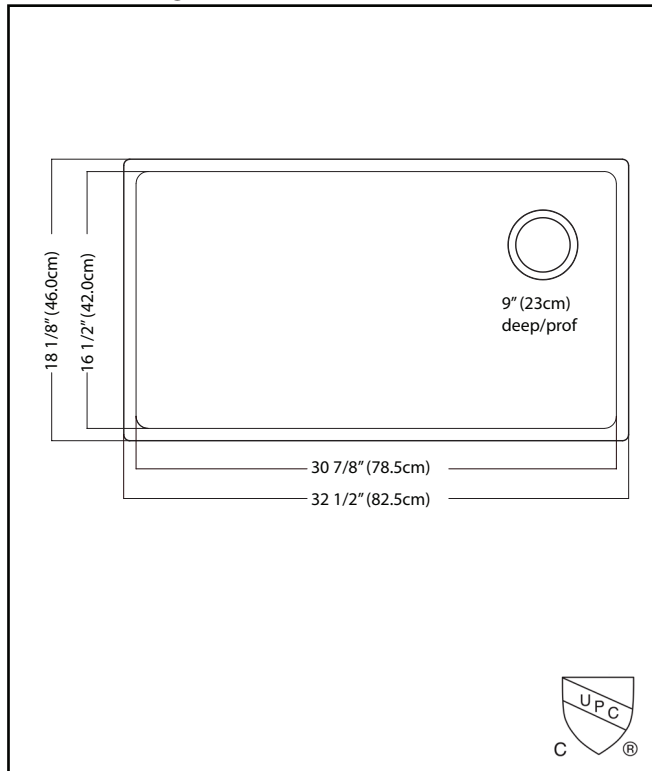

### SINGLE BOWL 18 GAUGE UNDERMOUNT

MODEL: BSU1832-9-OW

- ✓ **Quality Beyond Material:** Designed with 18 gauge quality stainless steel with exceptional resistance to staining and corrosion.
- ✓ **Larger Bowl Capacity:** A generous capacity bowl that is made even more spacious, with the tighter radius corners, creating ample space for all your prepping and cleaning needs.
- ✓ **Offset Drain:** With an offset drain and deep basin, this bowl easily accommodates an uninterrupted workspace for prepping and cleaning, while allowing use of the garbage disposal at the same time.
- ✓ **Remarkably Quiet:** Sound dampening system goes to work to reduce the noise caused by a garbage disposal or running water.

## TECHNICAL FEATURES

OVERALL SINK SIZE (OD)	18 1/8" FB x 32 1/2" LR
BOWL SIZE (ID)	16 1/2" FB x 30 7/8" LR
BOWL DEPTH	9"
MINIMUM CABINET SIZE	33"
MATERIAL	18 Gauge
BOWL CORNER RADIUS	20 mm
STAINLESS STEEL FINISH	Satin
DRAIN HOLE LOCATION	Rear offset
INSTALLATION TYPE	Undermount
SOUND COATING	Sound pads
WARRANTY	Limited Lifetime
COUNTRY OF ORIGIN	China