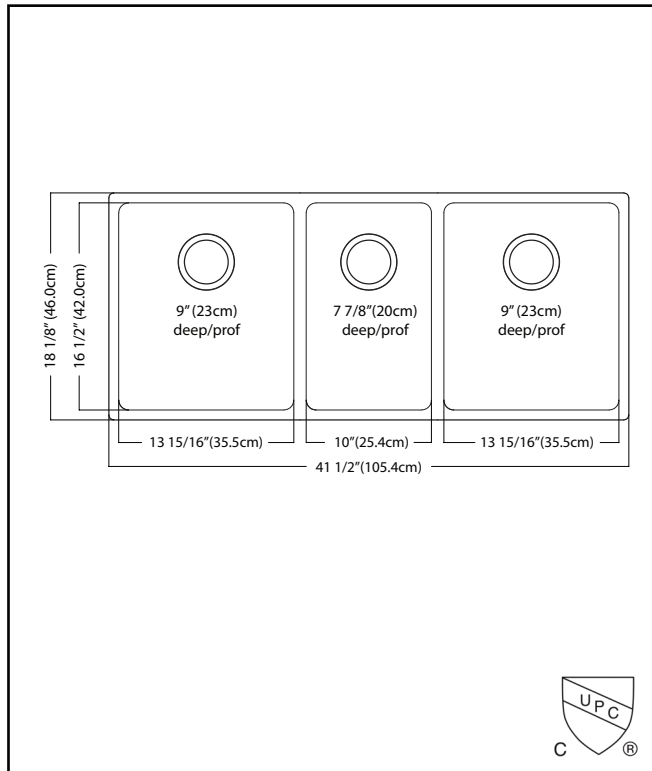

KINDRED

Brookmore
Undermount

BROOKMORE

TRIPLE BOWL 18 GAUGE UNDERMOUNT

MODEL: BTU1841-9

- ✓ **Quality Beyond Material:** Designed with 18 gauge quality stainless steel with exceptional resistance to staining and corrosion
- ✓ **Larger Bowl Capacity:** A generous capacity bowl that is made even more spacious, with the tighter radius corners, creating ample space for all your prepping and cleaning needs.
- ✓ **Rear Drain Placement:** The rear drain maximizes the usable bottom surface of the bowl while also creating extra cabinet space beneath the sink.
- ✓ **Remarkably Quiet:** Sound dampening system goes to work to reduce the noise caused by a garbage disposal or running water.

TECHNICAL FEATURES

OVERALL SINK SIZE (OD)	18 1/8" FB x 41 1/2" LR
EQUAL BOWL SIZE (ID)	16 1/2" FB x 13 15/16" LR
SMALL BOWL SIZE (ID)	16 1/2" FB X 10" LR
BOWL DEPTH	9" LG / 7 7/8" SM
MINIMUM CABINET SIZE	42"
MATERIAL	18 Gauge
BOWL CORNER RADIUS	20 mm
STAINLESS STEEL FINISH	Satin
DRAIN HOLE LOCATION	Rear
INSTALLATION TYPE	Undermount
SOUND COATING	Sound pads
WARRANTY	Limited Lifetime
COUNTRY OF ORIGIN	China