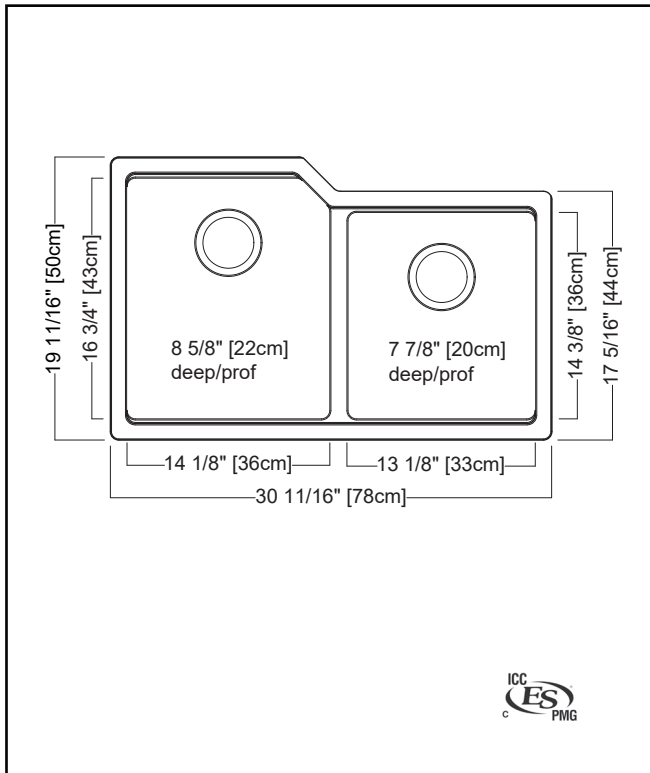

TECHNICAL FEATURES

OVERALL SINK SIZE (OD)	19 11/16" FB x 30 11/16" LR
LARGE BOWL SIZE (ID)	16 3/4" FB x 14 1/8" LR x 8 5/8" DP
SMALL BOWL SIZE (ID)	14 3/8" FB x 13 1/8" LR x 7 7/8" DP
MINIMUM CABINET SIZE	33"
CORNER RADIUS	15 mm
DRAIN HOLE LOCATION	Rear
INSTALLATION TYPE	Undermount
SOUND DAMPENING	Natural Sound Absorbing Material
WEIGHT	35.0 lbs
WARRANTY	Limited Lifetime
COUNTRY OF ORIGIN	Slovakia
INCLUDED/OPTIONAL ACCESSORIES	
STRAINER BASKET	1135 - 2 INCLUDED
BOTTOM GRID	BG430S
BOTTOM GRID	BG440S
CUTTING BOARD	BB10
COLANDER	C417P