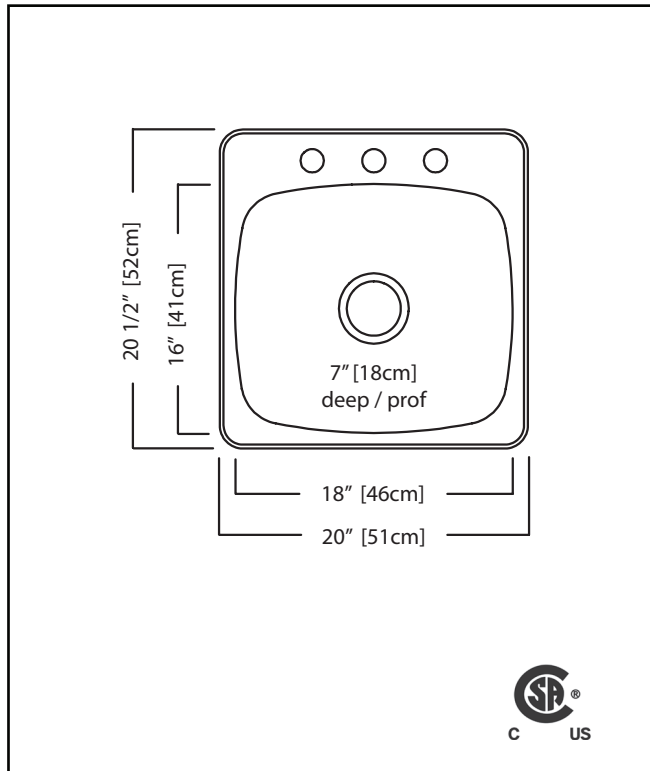

KINDRED

REGINOX

SINGLE BOWL 20 GAUGE TOPMOUNT/DROP IN

MODEL: RSL2020-3 (3 FAUCET HOLES)

MODEL: RSL2020-1 (1 FAUCET HOLE)

- ✓ EZ Torque hassle-free installation system that simplifies the installation process...just drop and drill
- ✓ Sound dampening system that reduces excess noise from running water and disposal vibration
- ✓ Gently sloping corners make cleaning a breeze
- ✓ Resilient finish offers lasting durability

TECHNICAL FEATURES

OVERALL SINK SIZE (OD)	20 9/16" FB x 20 1/8" LR
BOWL SIZE (ID)	16" FB x 18" LR x 7" DP
MINIMUM CABINET SIZE	24"
MATERIAL	20 Gauge
CORNER RADIUS	70 mm
STAINLESS STEEL FINISH	Linear Finish Bowl with Mirror Finished Rim
DRAIN HOLE LOCATION	Center
INSTALLATION TYPE	Topmount/Drop In
SOUND COATING	Sound pads
WEIGHT	9.0lbs
WARRANTY	Limited Lifetime
COUNTRY OF ORIGIN	Canada