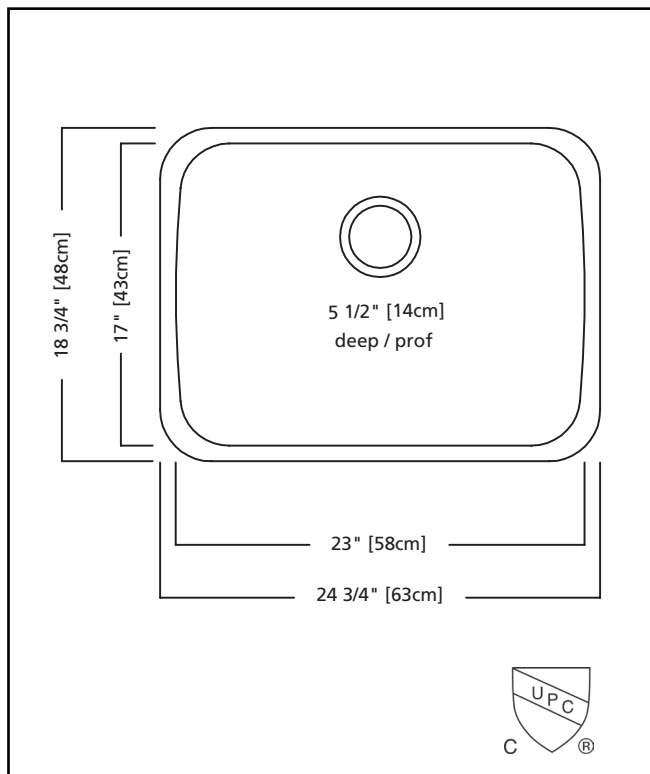

### SINGLE BOWL 18 GAUGE UNDERMOUNT

MODEL: RSU1925-55

- ✓ 18 gauge high quality stainless steel with exceptional resistance to staining and corrosion
- ✓ Undermount installation creates a seamless profile and brings sleek style to any kitchen
- ✓ Sound dampening system that reduces excess noise from running water and disposal vibration
- ✓ Resilient finish offers lasting durability

### TECHNICAL FEATURES

OVERALL SINK SIZE (OD)	18 3/4" FB x 24 3/4" LR
BOWL SIZE (ID)	17"FB x 23"LR x 5 1/2" DP
MINIMUM CABINET SIZE	24"
MATERIAL	18 Gauge
BOWL CORNER RADIUS	70 mm
STAINLESS STEEL FINISH	Satin Finish
DRAIN HOLE LOCATION	Rear
INSTALLATION TYPE	Undermount
SOUND COATING	Sound Pads
WEIGHT	19.6 lbs
WARRANTY	Limited Lifetime
COUNTRY OF ORIGIN	Canada