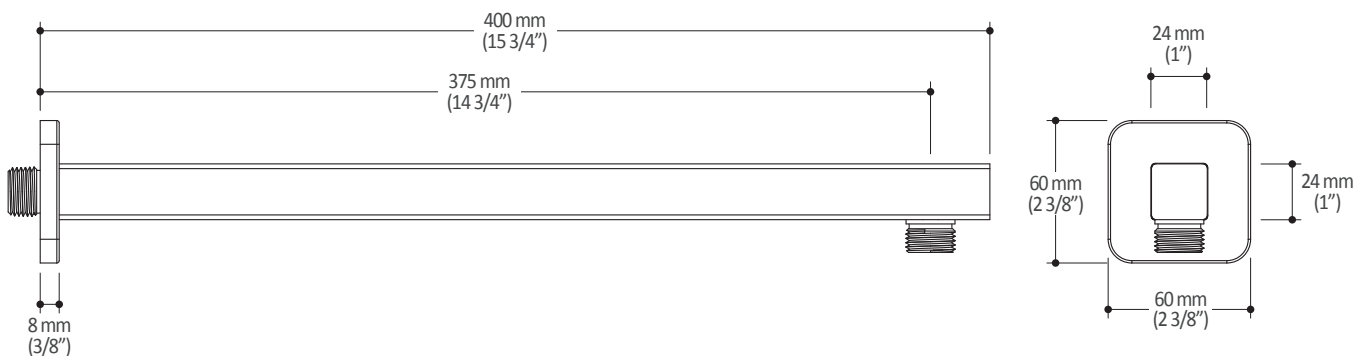

Important: Dimensions are approximated and are subject to changes. Please refer to the installation instructions.

ONCE UPON A TIME...WATER®

1355, 2e Rue, Parc industriel
Sainte-Marie (Québec)
Canada G6E 1G9

T 418-387-9090
1-877-GO-KALIA (1-877-465-2542)
F 418-87-9089

KaliaStyle.com