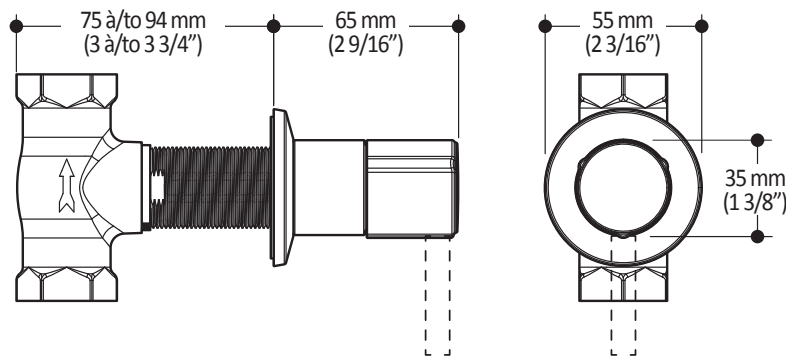

Important: Dimensions are approximated and are subject to changes. Please refer to the installation instructions.

Kalia inc.
1355, 2nd Street
Sainte-Marie (Quebec)
Canada G6E 1G9

t. 1-418-387-9090
1 877 GO KALIA (1-877-465-2542)
f. 1-418-387-9089
www.KaliaStyle.com