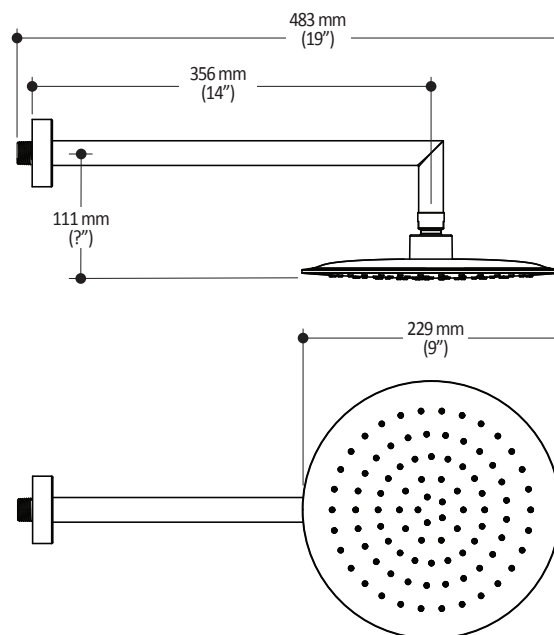

Important: Dimensions are approximated and are subject to changes. Please refer to the installation instructions.

Kalia inc.
1355, 2nd Street
Sainte-Marie (Quebec)
Canada G6E 1G9

t. 1-418-387-9090
1 877 GO KALIA (1-877-465-2542)
f. 1-418-387-9089
www.KaliaStyle.com