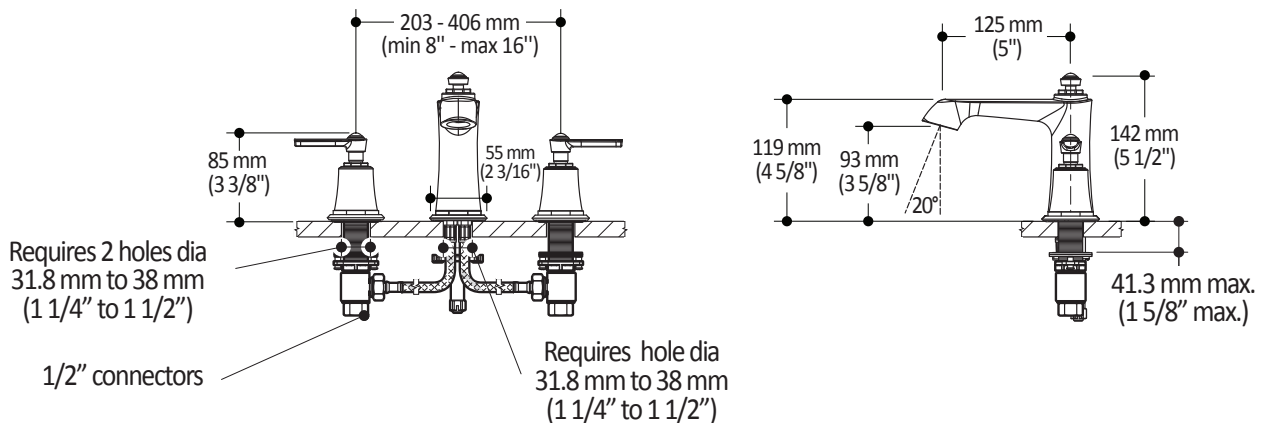

Colors (Finishes)

- Chrome: BF1484-110

Certifications

The specified model meets or exceeds the following standards;

Packaging

- **Dimensions:**
480 mm x 320 mm x 80 mm
(18 7/8" x 12 5/8" x 3 1/8")
- **Volume:** 0.013 cu m (0.43 cu ft)
- **Total weight:** 3.18 kg (7.01 lb)

Product dimensions:

Important: Dimensions are approximated and are subject to changes. Please refer to the installation instructions.

ONCE UPON A TIME...WATER®

1355, 2nd Street, Industrial Park
Sainte-Marie (Québec)
Canada G6E 1G9