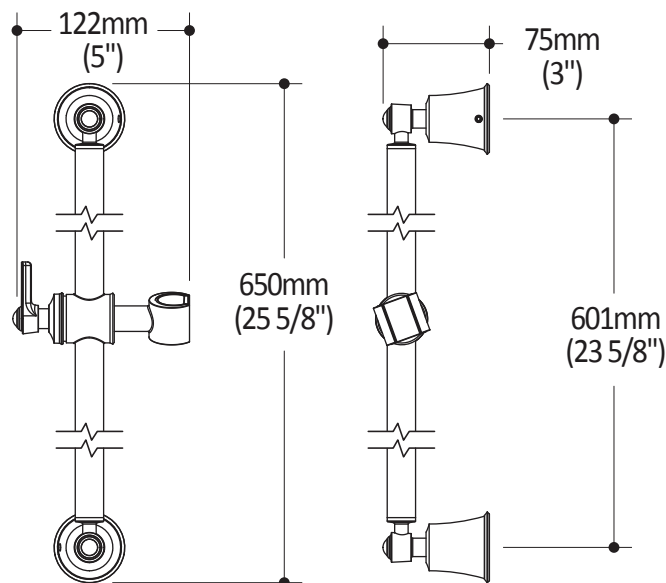

**103604**

**STANDARD: handshower**

**SPECIFICATIONS**

**Features**

- 83 mm (3 1/4") diameter
- Water G1/2 male inlet
- Max. flow 9.5 L/min (2.5 gpm)
- Solid brass construction

**Colors (Finishes)**

- Chrome : 103604-110

T 418-387-9090  
1-877-GO-KALIA (1-877-465-2542)  
F 418-387-9089

[KaliaStyle.com](http://KaliaStyle.com)

**103608**

**Wallbar for Handshower**

***SPECIFICATIONS***

**Features**

- Total height of 650 mm (25 5/8")
- Locking system of 1/4 turn
- Solid brass construction

**Colors (Finishes)**

- Chrome : 103608-110

**Packaging**

- **Dimensions:** 806mm x 197mm x 191mm (31 3/4" x 7 3/4" x 7 1/2")
- **Volume:** 0.039 cu ft (0.001 cu m)
- **Total weight:** 2.2 lb (1 kg)

**Installation Notes**

**Refer to the warranty included with the Kalia products for details.**

*Product dimensions:*

**Important:** Dimensions are approximated and are subject to changes. Please refer to the installation instructions.