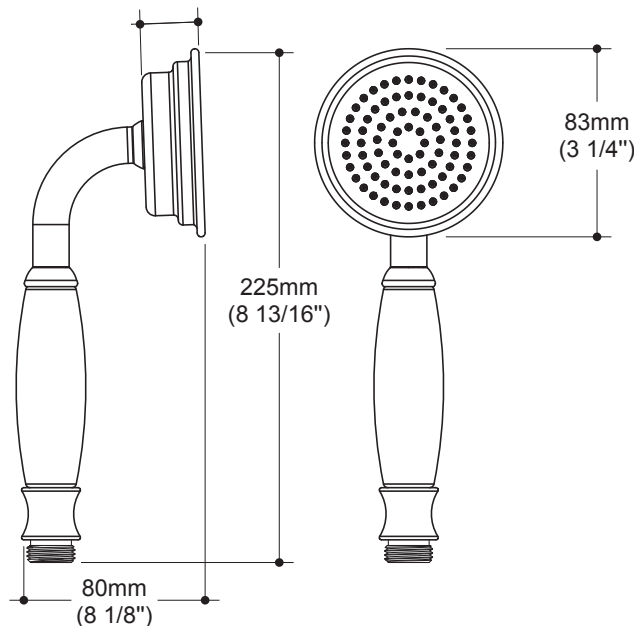

Important : Dimensions are approximated and are subject to changes. Please refer to the installation instructions.

ONCE UPON A TIME...WATER®

1355, 2nd Street
Sainte-Marie (Quebec)
Canada G6E 1G9

T 418-387-9090
1-877-GO-KALIA (1-877-465-2542)
F 418-387-9089

KaliaStyle.com