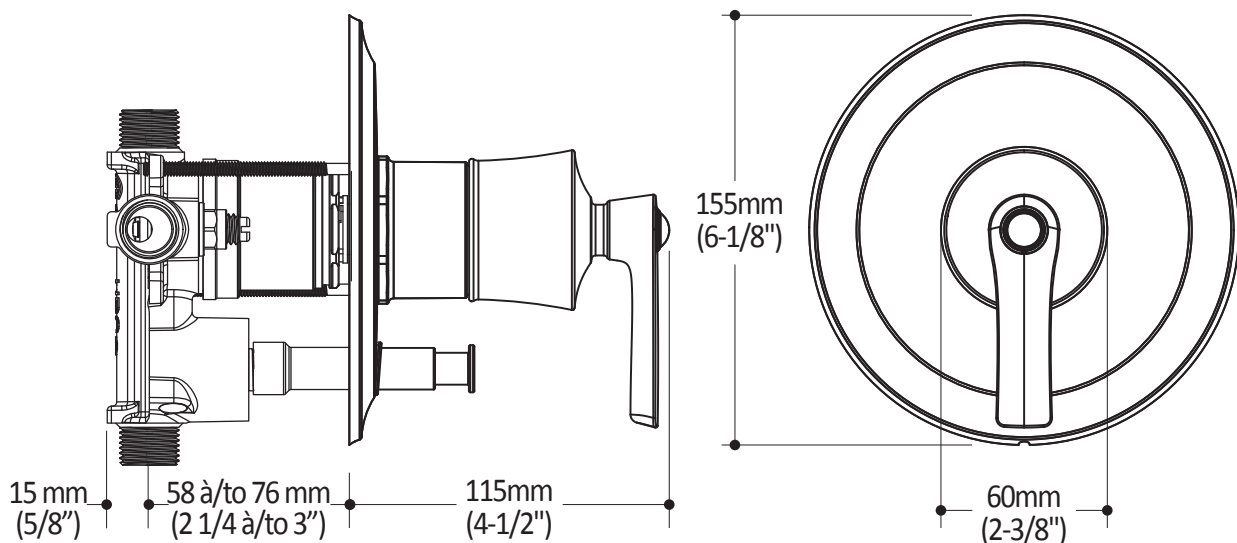

WARRANTY

Kalia Inc. guarantees all aspects of its products to be free of defects in material and workmanship for normal residential use. **Refer to the warranty included with the Kalia products for details.**

Product dimensions: