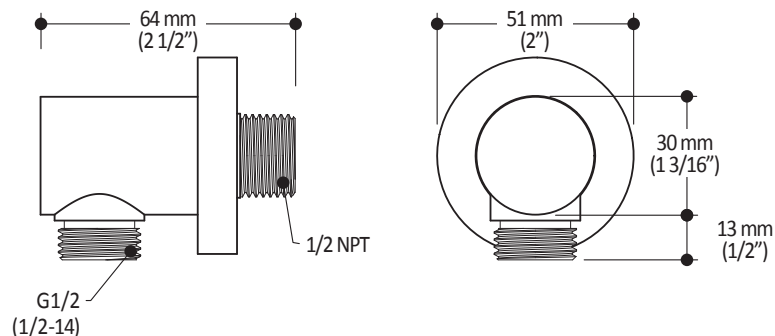

Important: Dimensions are approximated and are subject to changes. Please refer to the installation instructions.

Kalia inc.
1355, 2nd Street
Sainte-Marie (Quebec)
Canada G6E 1G9

t. 1-418-387-9090
1 877 GO KALIA (1-877-465-2542)
f. 1-418-387-9089
www.KaliaStyle.com