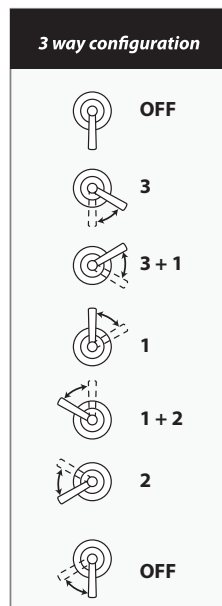

Important: Dimensions are approximated and are subject to changes. Please refer to the installation instructions.

Kalia inc.
1355, 2nd Street
Sainte-Marie (Quebec)
Canada G6E 1G9

t. 1-418-387-9090
1 877 GO KALIA (1-877-465-2542)
f. 1-418-387-9089
www.KaliaStyle.com