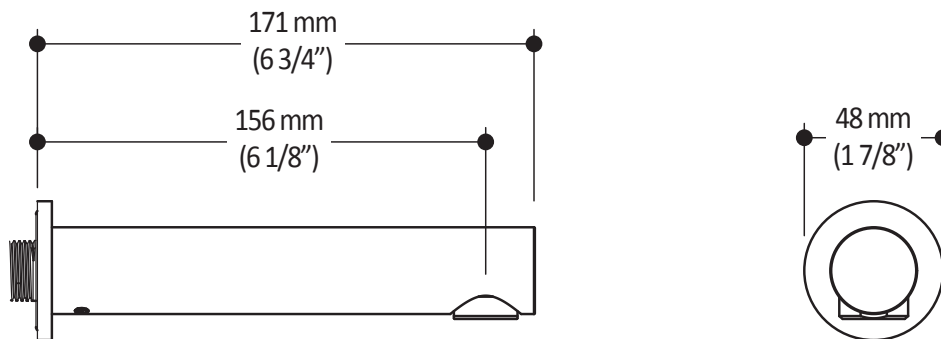

Important: Dimensions are approximated and are subject to changes. Please refer to the installation instructions.

ONCE UPON A TIME...WATER®

1355, 2e Rue, Parc industriel
Sainte-Marie (Québec)
Canada G6E 1G9

T 418-387-9090
1-877-GO-KALIA (1-877-465-2542)
F 418-87-9089

KaliaStyle.com