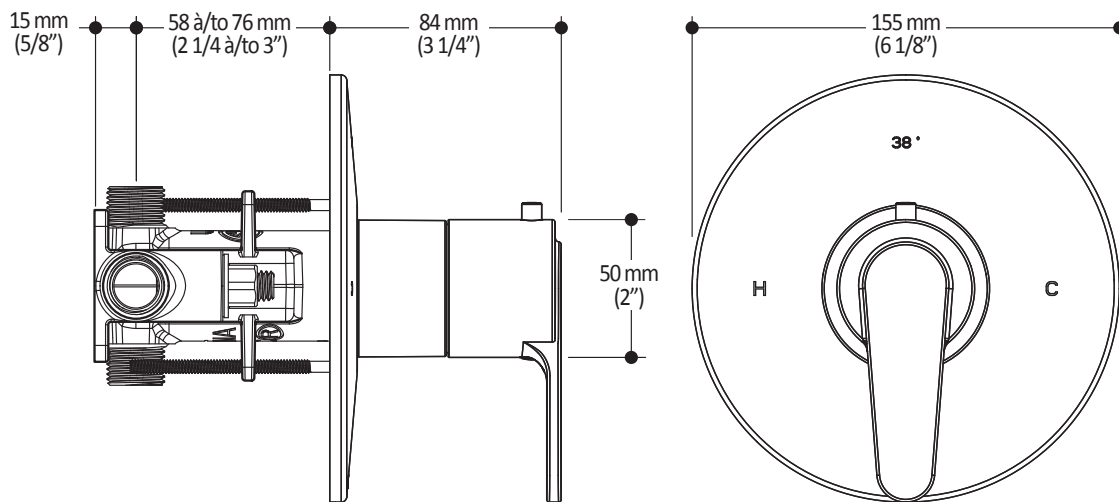

WARRANTY

Kalia Inc. guarantees all aspects of its products to be free of defects in material and workmanship for normal residential use. **Refer to the warranty included with the Kalia products for details.**

Product dimensions: