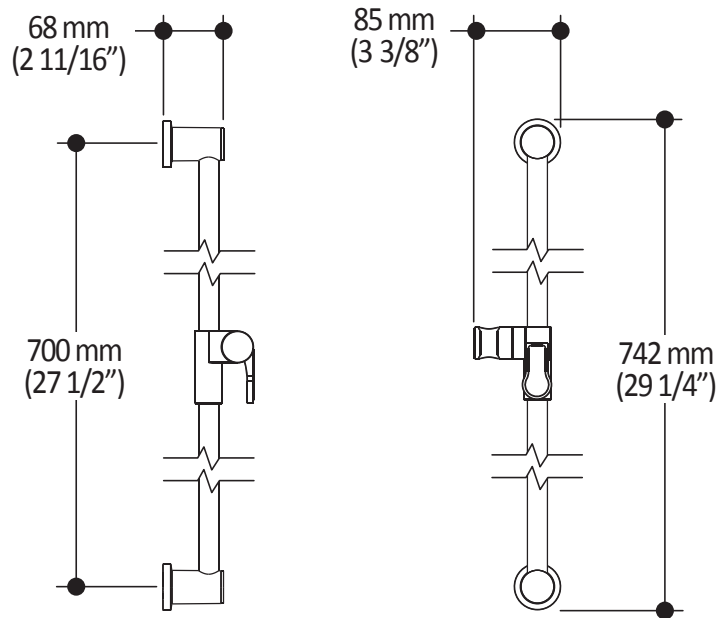

WARRANTY

Kalia Inc. guarantees all aspects of its products to be free of defects in material and workmanship for normal residential use. **Refer to the warranty included with the Kalia products for details.**

Product dimensions: