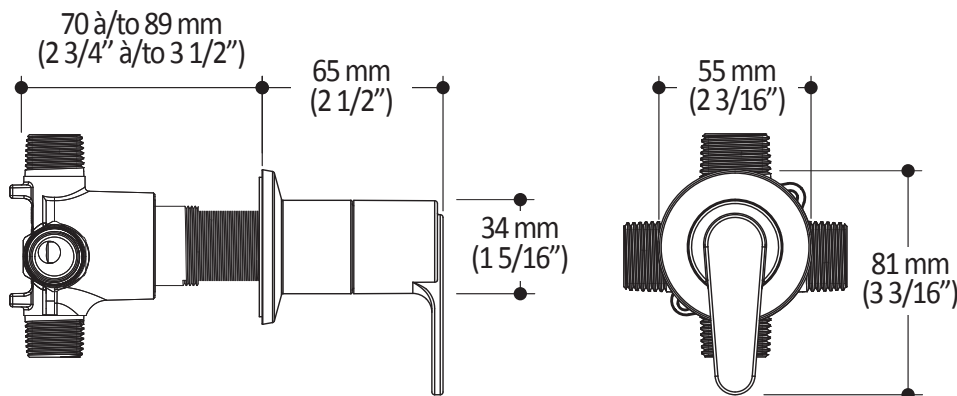

Important: Dimensions are approximated and are subject to changes. Please refer to the installation instructions.

ONCE UPON A TIME...WATER®

1355, 2e Rue, Parc industriel
Sainte-Marie (Québec)
Canada G6E 1G9

T 418-387-9090
1-877-GO-KALIA (1-877-465-2542)
F 418 -87-9089

KaliaStyle.com