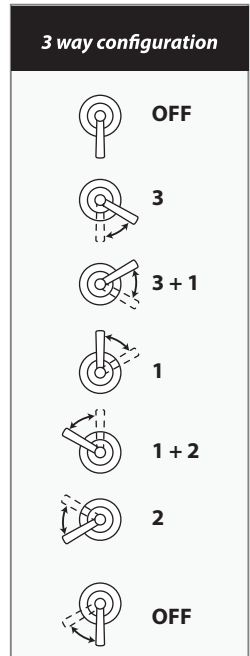

Important: Dimensions are approximated and are subject to changes. Please refer to the installation instructions.

ONCE UPON A TIME...WATER®

1355, 2e Rue, Parc industriel
Sainte-Marie (Québec)
Canada G6E 1G9

T 418-387-9090
1-877-GO-KALIA (1-877-465-2542)
F 418 -87-9089

KaliaStyle.com