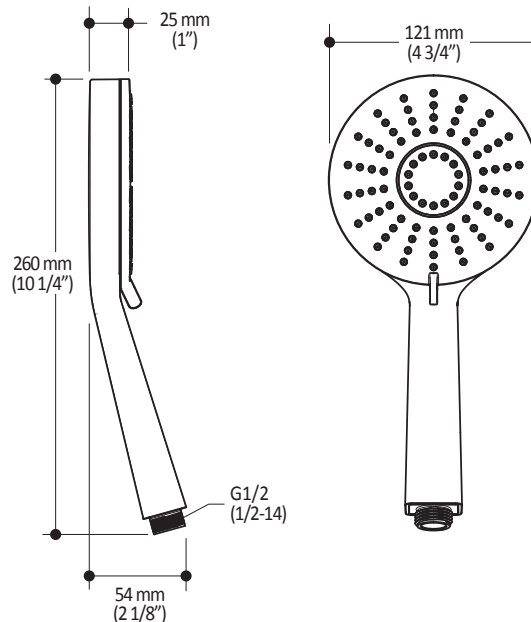

Important: Dimensions are approximated and are subject to changes. Please refer to the installation instructions.

Kalia

ONCE UPON A TIME...WATER®

1355, 2nd Street
Sainte-Marie (Quebec)
Canada G6E 1G9

T 418-387-9090
1-877-GO-KALIA (1-877-465-2542)
F 418-387-9089

KaliaStyle.com