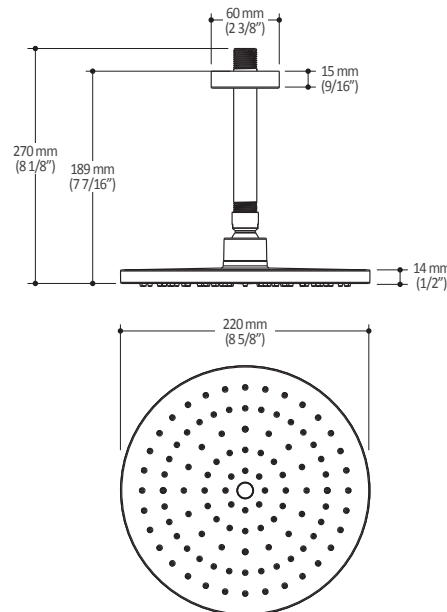

#### Features

- Male water inlet 1/2NPT on wall arm
- Female water inlet G1/2 on rainhead
- Rainhead diameter of 220 mm (8 5/8")
- Anti-scale system with soft sprays
- Adjustable orientation swivel

#### Product dimensions:

**Important:** Dimensions are approximated and are subject to changes. Please refer to the installation instructions.